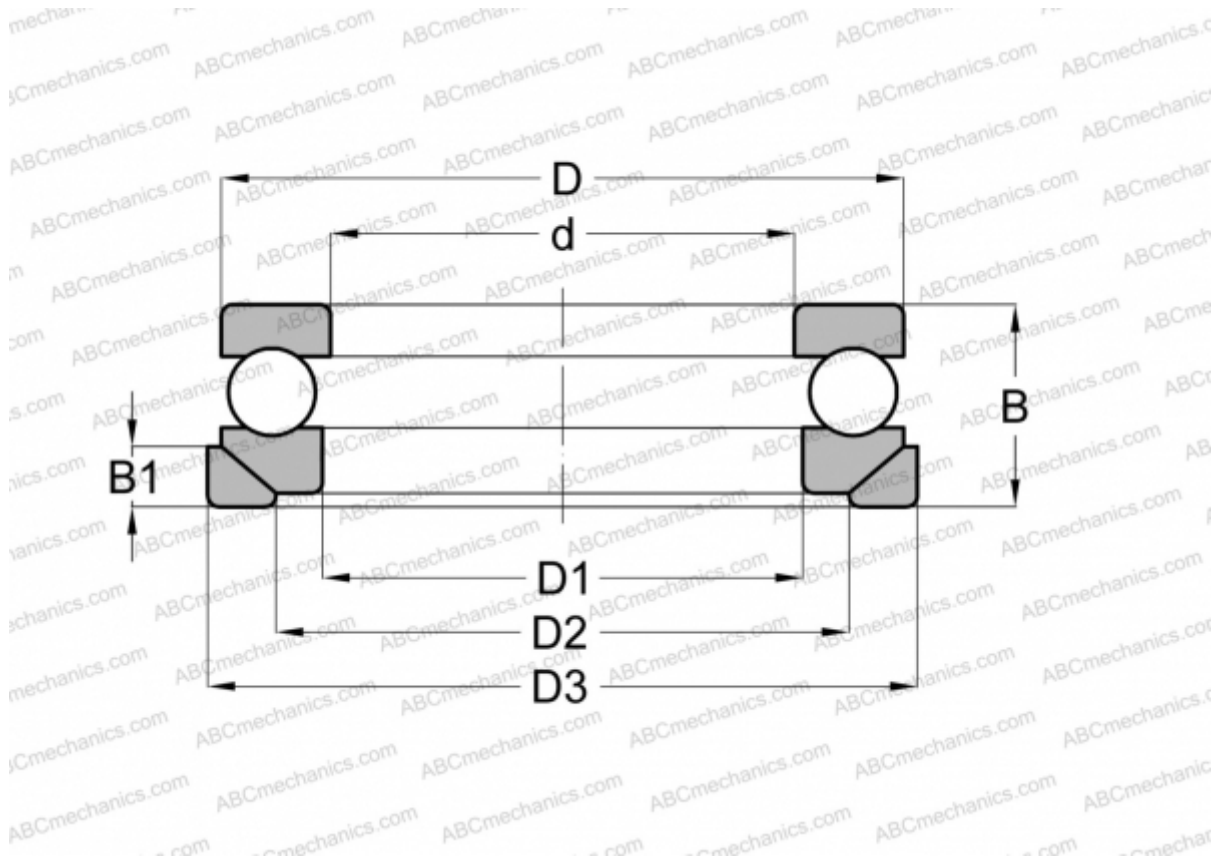

## MR 25 RIV

Thrust ball bearings

TYPE: Ball bearings, Thrust ball bearing, Single direction, With spherical housing locating washer and seating washer, separable

### Technical specification

#### DIMENSIONS, MM

d	25,000
D	52,000
D1	27,000
D2	38,000
D3	55,000
B	22,000
B1	6,000

**WEIGHT, KG** 0,227

**MANUFACTURER** [RIV](#)