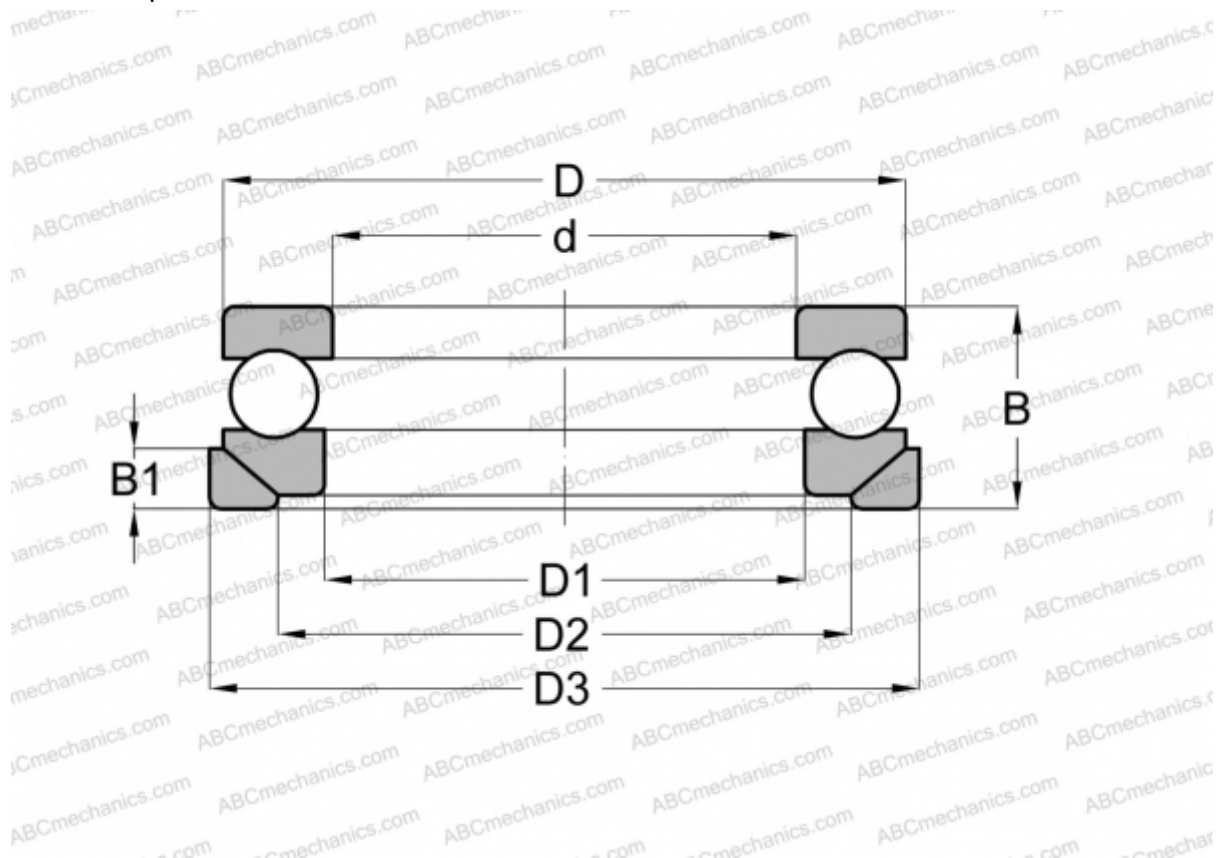

53405+U405 ABC

Thrust ball bearings

TYPE: Ball bearings, Thrust ball bearing, Single direction, With spherical housing locating washer and seating washer, separable

Technical specification

DIMENSIONS, MM

d	25,000
D	60,000
D1	27,000
D2	42,000
D3	62,000
B	29,000
B1	8,000

WEIGHT, KG 0,426

MANUFACTURER [ABC](#)

INTERCHANGE

RIV	PR-25
STEYR	53405 U
NSK	53405 U