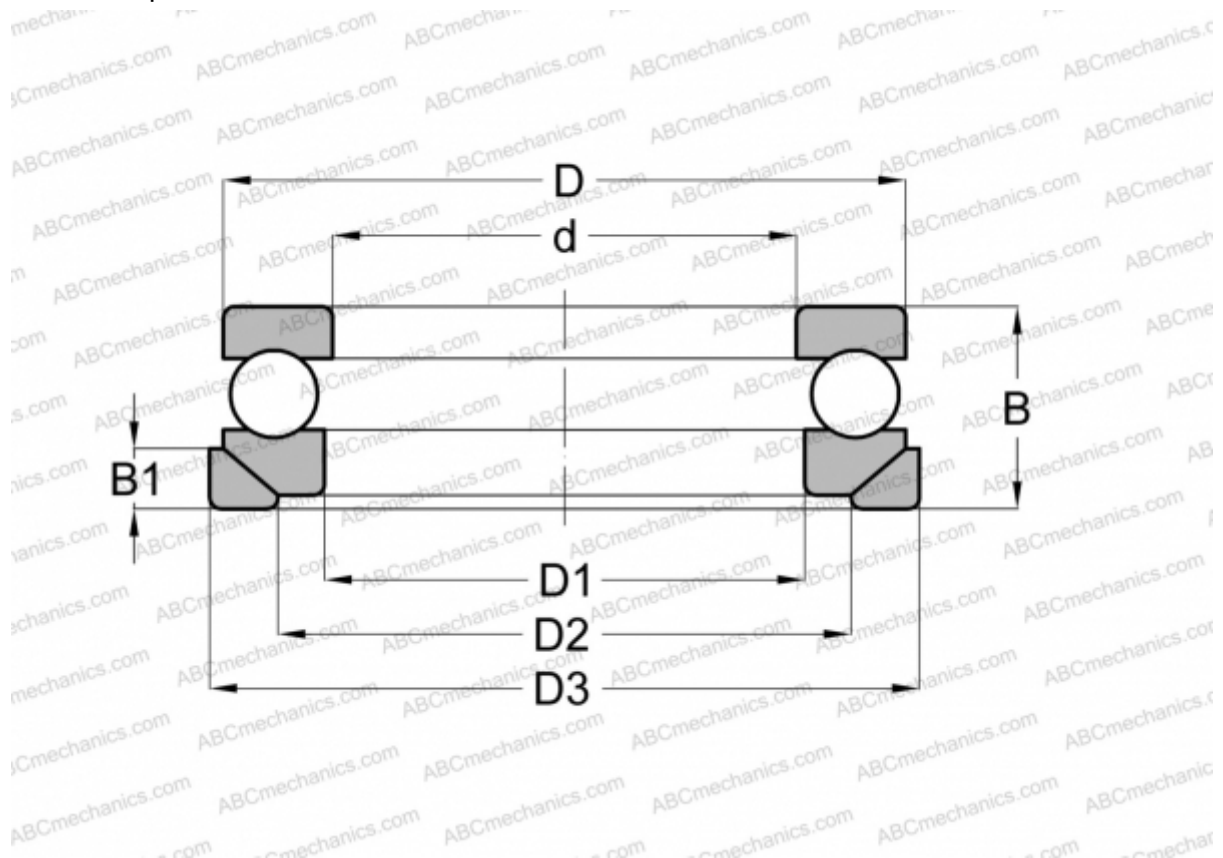

53405 U STEYR

Thrust ball bearings

TYPE: Ball bearings, Thrust ball bearing, Single direction, With spherical housing locating washer and seating washer, separable

Technical specification

DIMENSIONS, MM

d	25,000
D	60,000
D1	27,000
D2	42,000
D3	62,000
B	29,000
B1	8,000

WEIGHT, KG 0,426

MANUFACTURER [STEYR](#)

INTERCHANGE

ABC	53405+U405
RIV	PR-25
NSK	53405 U