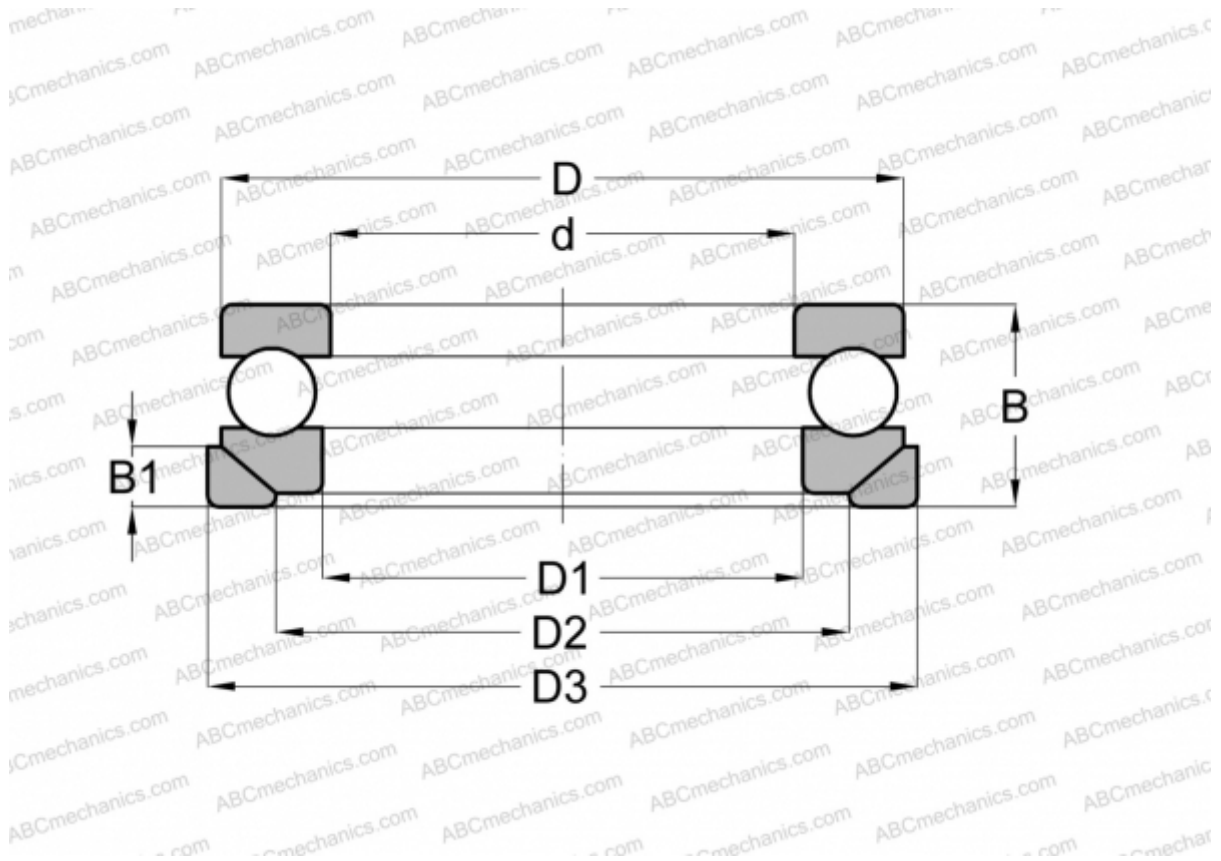

## 53405 U NSK

Thrust ball bearings

TYPE: Ball bearings, Thrust ball bearing, Single direction, With spherical housing locating washer and seating washer, separable

### Technical specification

#### DIMENSIONS, MM

d	25,000
D	60,000
D1	27,000
D2	42,000
D3	62,000
B	29,000
B1	8,000

**WEIGHT, KG** 0,426

**MANUFACTURER** [NSK](#)