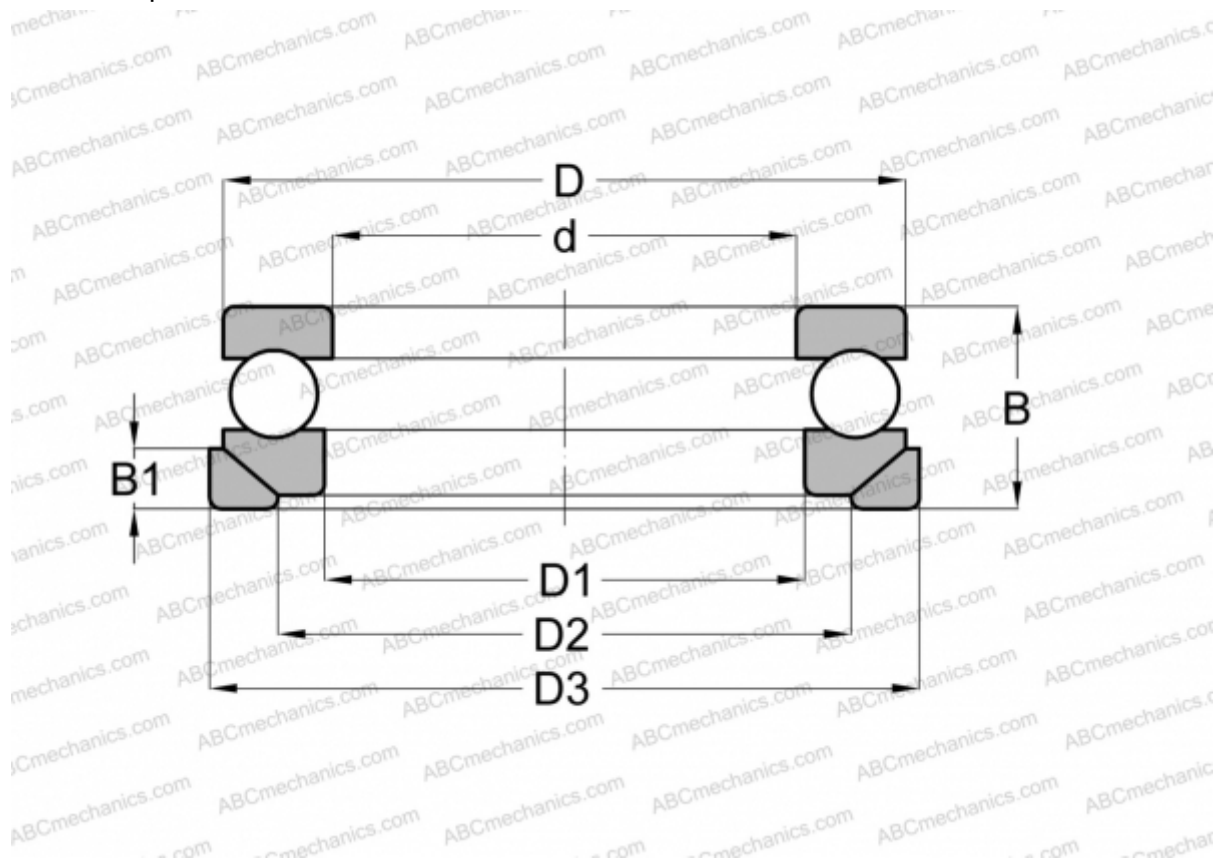

53206+U206 FAG

Thrust ball bearings

TYPE: Ball bearings, Thrust ball bearing, Single direction, With spherical housing locating washer and seating washer, separable

Technical specification

DIMENSIONS, MM

| | |
|----|--------|
| d | 30,000 |
| D | 52,000 |
| D1 | 32,000 |
| D2 | 42,000 |
| D3 | 55,000 |
| B | 20,000 |
| B1 | 5,500 |