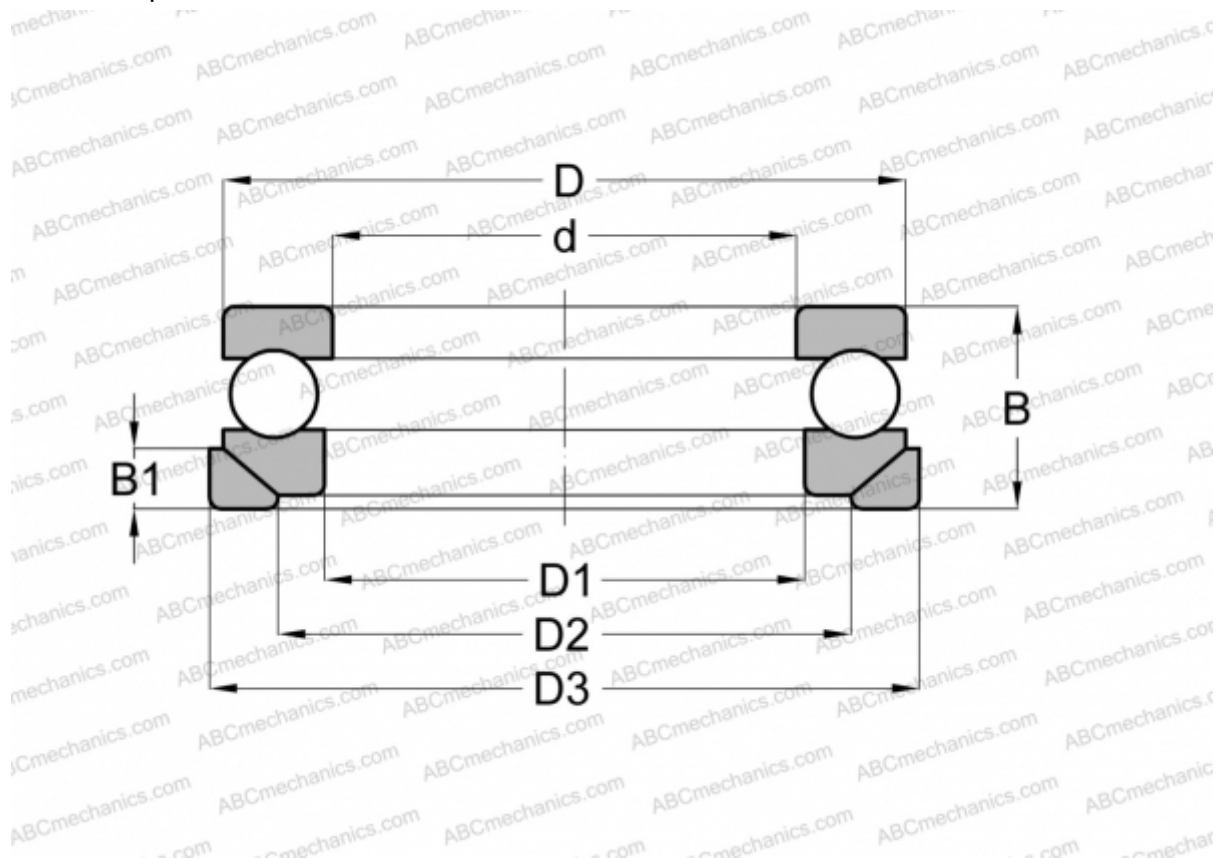

LRn 30 RIV

Thrust ball bearings

TYPE: Ball bearings, Thrust ball bearing, Single direction, With spherical housing locating washer and seating washer, separable

Technical specification

DIMENSIONS, MM

d	30,000
D	52,000
D1	32,000
D2	42,000
D3	55,000
B	20,000
B1	5,500