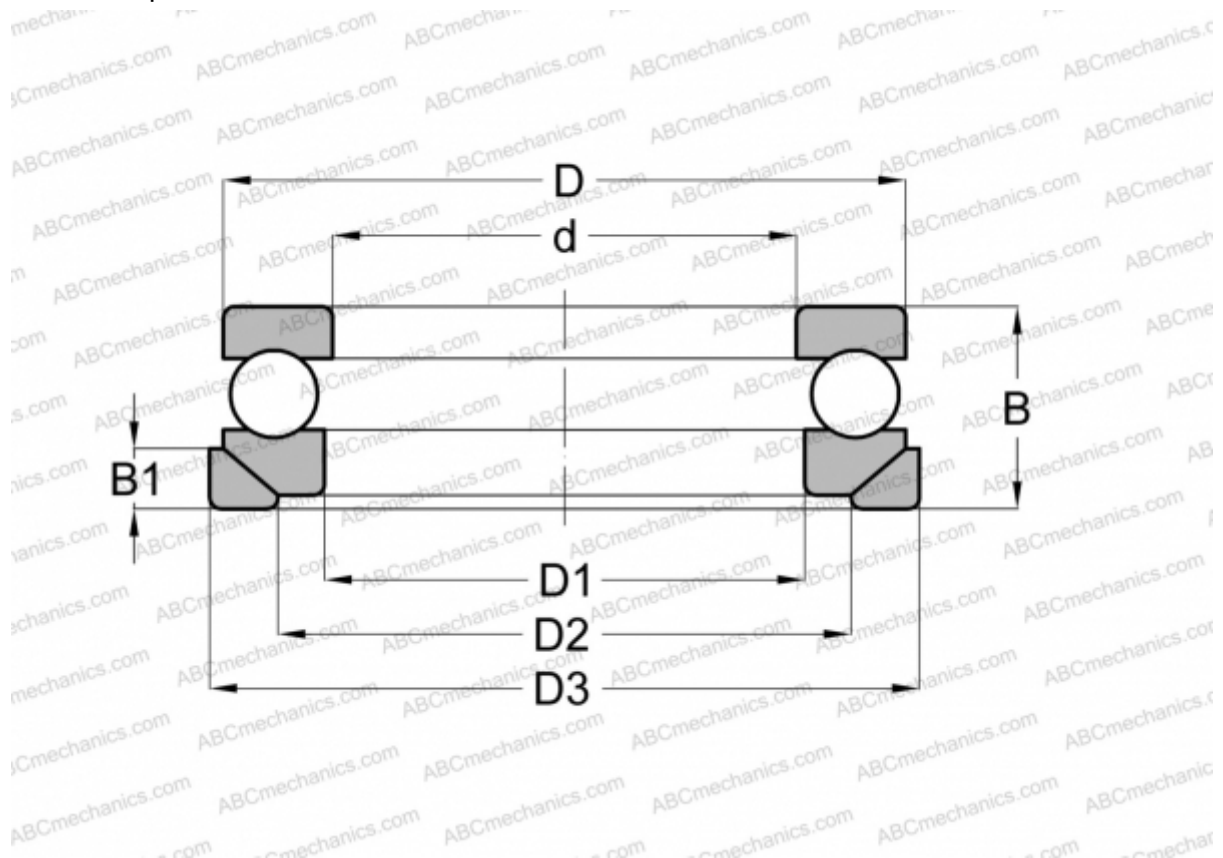

## 53206 U NSK

Thrust ball bearings

TYPE: Ball bearings, Thrust ball bearing, Single direction, With spherical housing locating washer and seating washer, separable

### Technical specification

#### DIMENSIONS, MM

|    |        |
|----|--------|
| d  | 30,000 |
| D  | 52,000 |
| D1 | 32,000 |
| D2 | 42,000 |
| D3 | 55,000 |
| B  | 20,000 |
| B1 | 5,500  |

**WEIGHT, KG** 0,195

**MANUFACTURER** [NSK](#)