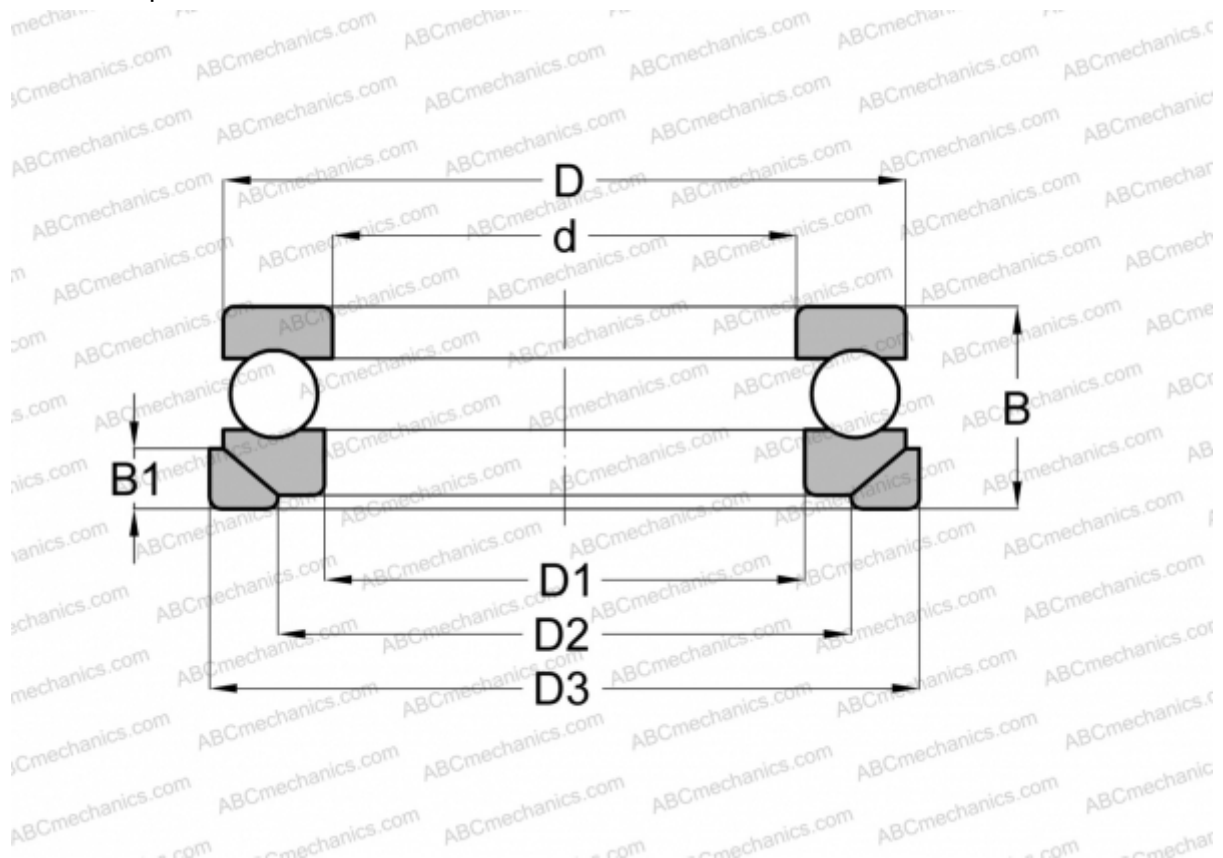

## 53306+U306 ABC

Thrust ball bearings

TYPE: Ball bearings, Thrust ball bearing, Single direction, With spherical housing locating washer and seating washer, separable

### Technical specification

#### DIMENSIONS, MM

d	30,000
D	60,000
D1	32,000
D2	45,000
D3	62,000
B	25,000
B1	7,000

**WEIGHT, KG** 0,327

**MANUFACTURER** [ABC](#)