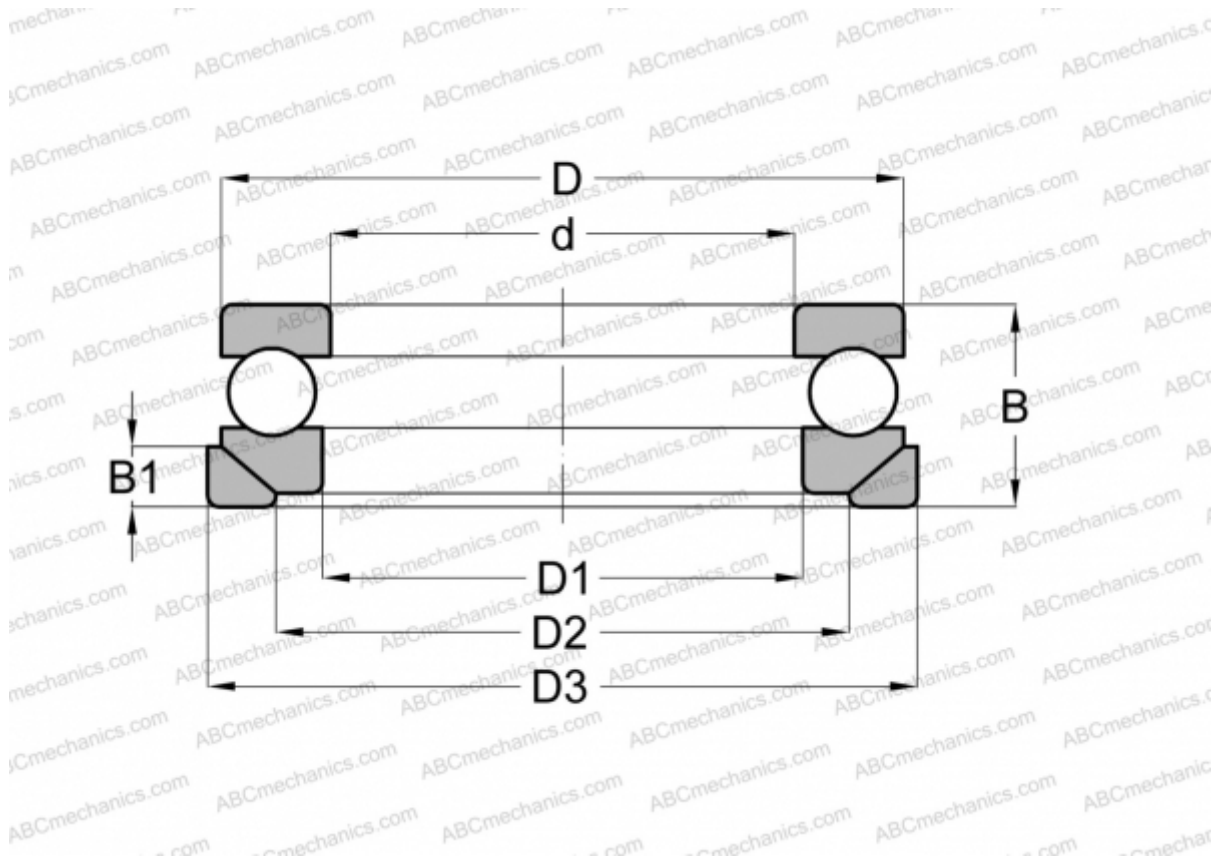

53306 U STEYR

Thrust ball bearings

TYPE: Ball bearings, Thrust ball bearing, Single direction, With spherical housing locating washer and seating washer, separable

Technical specification

DIMENSIONS, MM

d	30,000
D	60,000
D1	32,000
D2	45,000
D3	62,000
B	25,000
B1	7,000

WEIGHT, KG 0,327

MANUFACTURER [STEYR](#)

INTERCHANGE

ABC	53306+U306
FAG	53306+U306
RIV	MR 30

INTERCHANGE

SKF	53306+U 306
NSK	53306 U