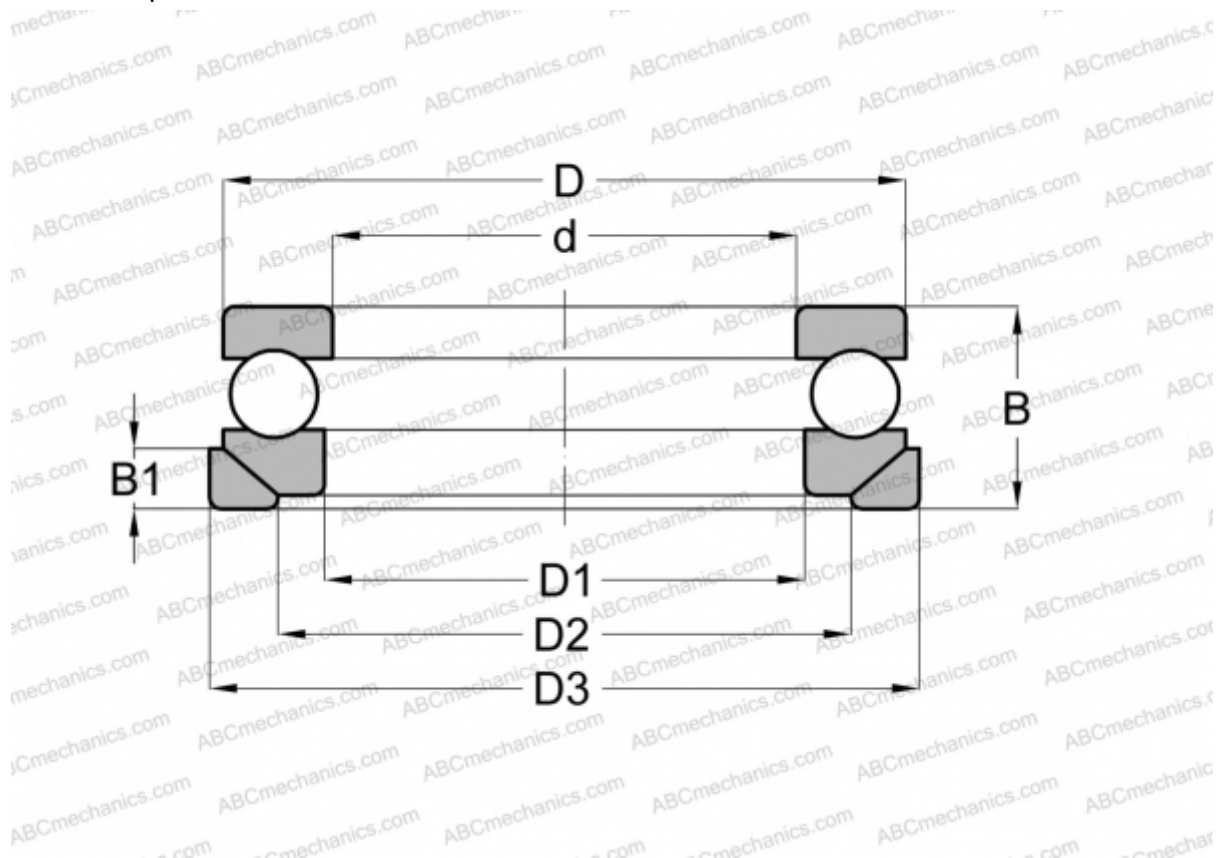

53406+U406 ABC

Thrust ball bearings

TYPE: Ball bearings, Thrust ball bearing, Single direction, With spherical housing locating washer and seating washer, separable

Technical specification

DIMENSIONS, MM

d	30,000
D	70,000
D1	32,000
D2	50,000
D3	75,000
B	33,000
B1	9,000

WEIGHT, KG 0,662

MANUFACTURER [ABC](#)

INTERCHANGE

RIV	PR-30
STEYR	53406 U
NSK	53406 U