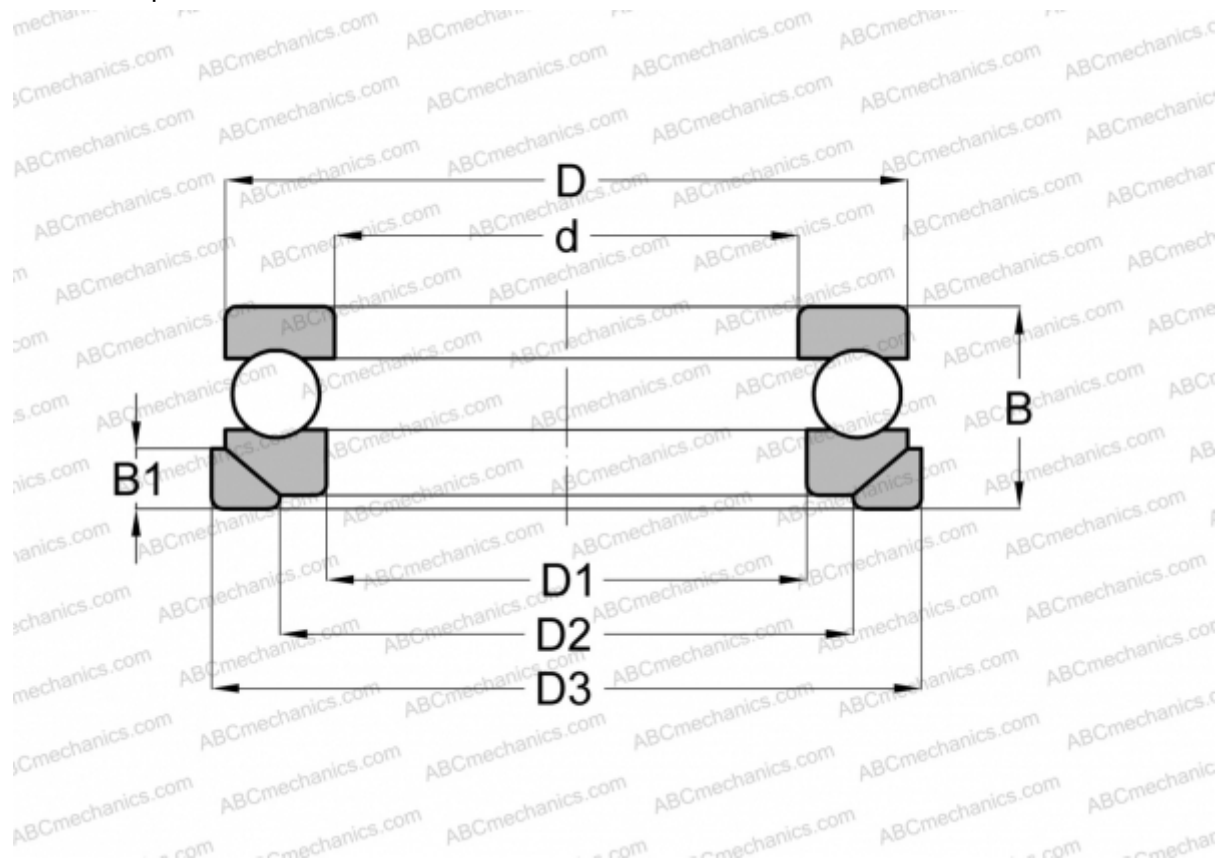

## PR-30 RIV

Thrust ball bearings

TYPE: Ball bearings, Thrust ball bearing, Single direction, With spherical housing locating washer and seating washer, separable

### Technical specification

#### DIMENSIONS, MM

d	30,000
D	70,000
D1	32,000
D2	50,000
D3	75,000
B	33,000
B1	9,000

**WEIGHT, KG** 0,662

**MANUFACTURER** [RIV](#)