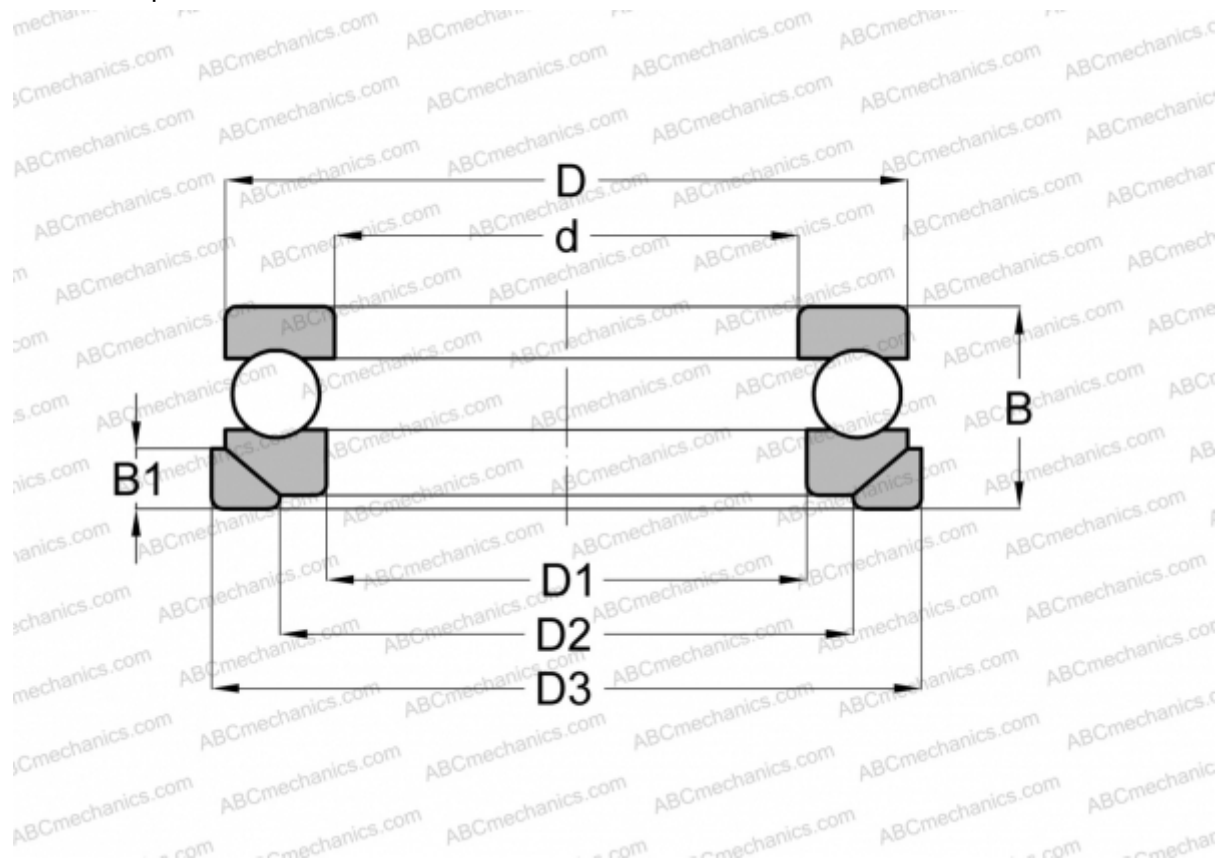

53406 U STEYR

Thrust ball bearings

TYPE: Ball bearings, Thrust ball bearing, Single direction, With spherical housing locating washer and seating washer, separable

Technical specification

DIMENSIONS, MM

d	30,000
D	70,000
D1	32,000
D2	50,000
D3	75,000
B	33,000
B1	9,000

WEIGHT, KG 0,662

MANUFACTURER [STEYR](#)

INTERCHANGE

ABC	53406+U406
RIV	PR-30
NSK	53406 U