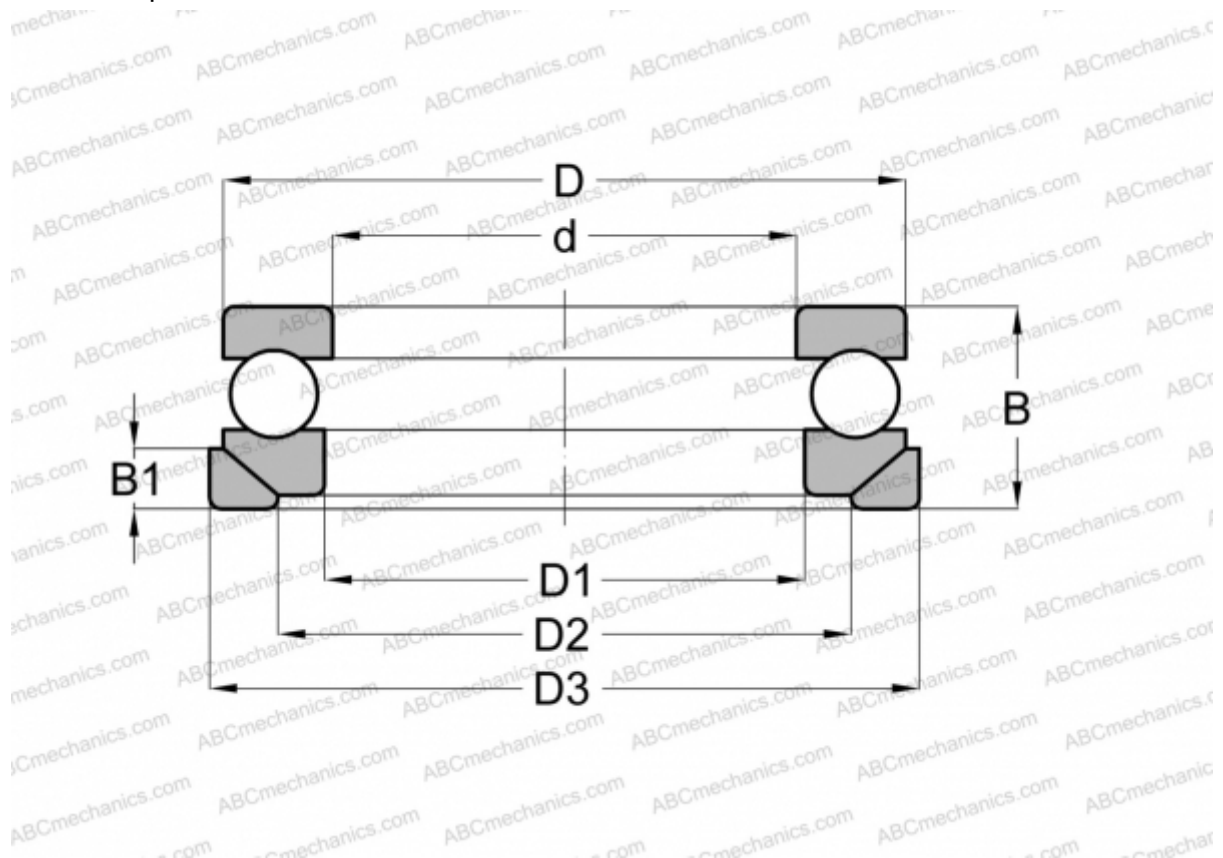

53406 U NSK

Thrust ball bearings

TYPE: Ball bearings, Thrust ball bearing, Single direction, With spherical housing locating washer and seating washer, separable

Technical specification

DIMENSIONS, MM

d	30,000
D	70,000
D1	32,000
D2	50,000
D3	75,000
B	33,000
B1	9,000

WEIGHT, KG 0,662

MANUFACTURER [NSK](#)

INTERCHANGE

ABC	53406+U406
RIV	PR-30
STEYR	53406 U