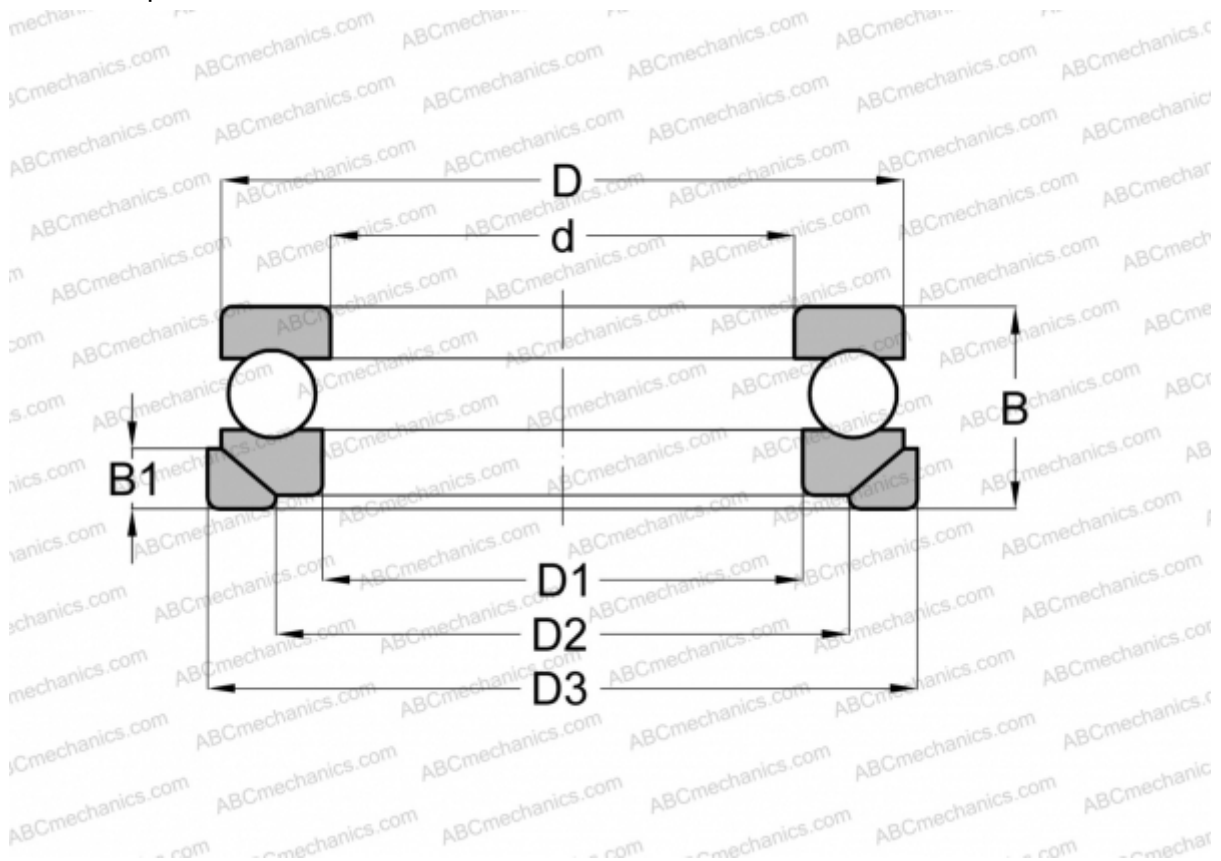

53207+U207 ABC

Thrust ball bearings

TYPE: Ball bearings, Thrust ball bearing, Single direction, With spherical housing locating washer and seating washer, separable

Technical specification

DIMENSIONS, MM

d	35,000
D	62,000
D1	37,000
D2	48,000
D3	65,000
B	22,000
B1	7,000

WEIGHT, KG 0,281

MANUFACTURER [ABC](#)

INTERCHANGE

FAG	53207+U207
RIV	LR 35
SKF	53207+U 207

INTERCHANGE

STEYR	53207 U
NSK	53207 U