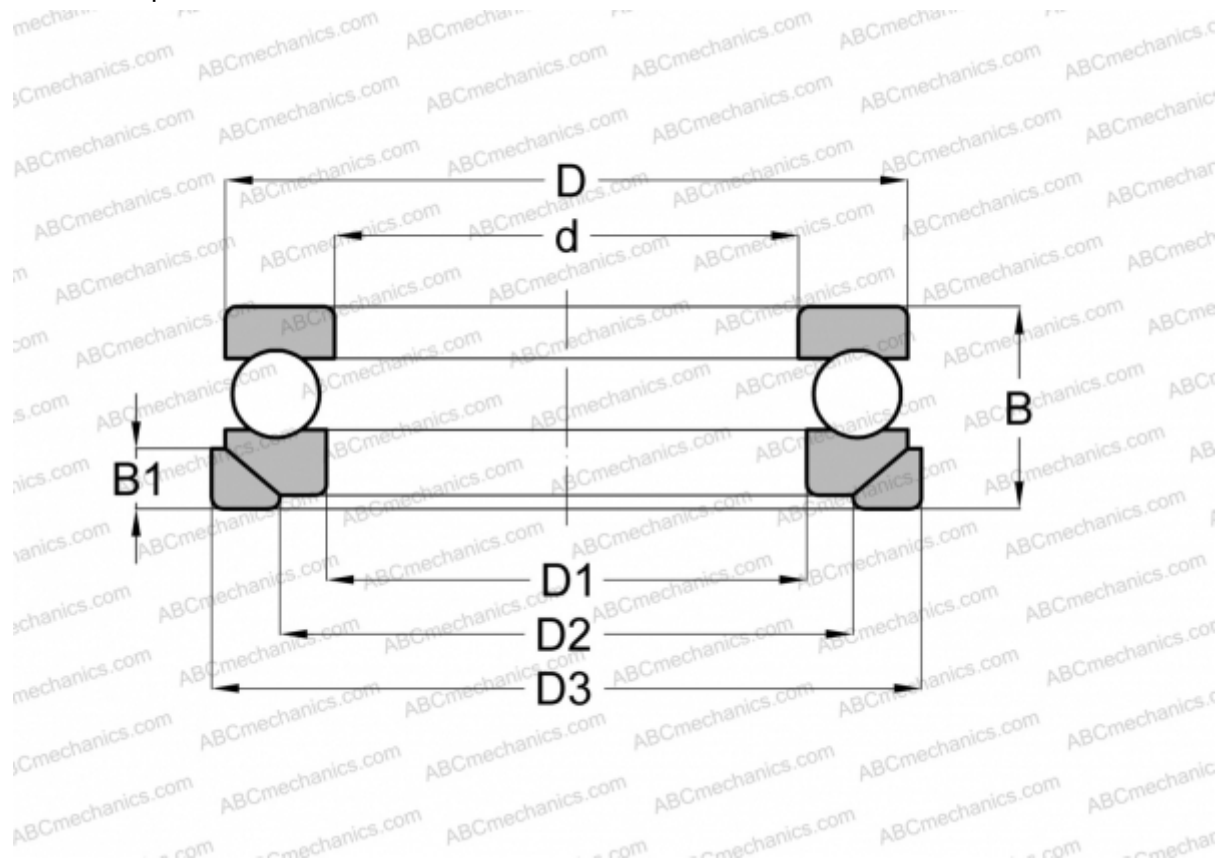

## 53207 U STEYR

Thrust ball bearings

TYPE: Ball bearings, Thrust ball bearing, Single direction, With spherical housing locating washer and seating washer, separable

### Technical specification

#### DIMENSIONS, MM

d	35,000
D	62,000
D1	37,000
D2	48,000
D3	65,000
B	22,000
B1	7,000

**WEIGHT, KG** 0,281

**MANUFACTURER** [STEYR](#)