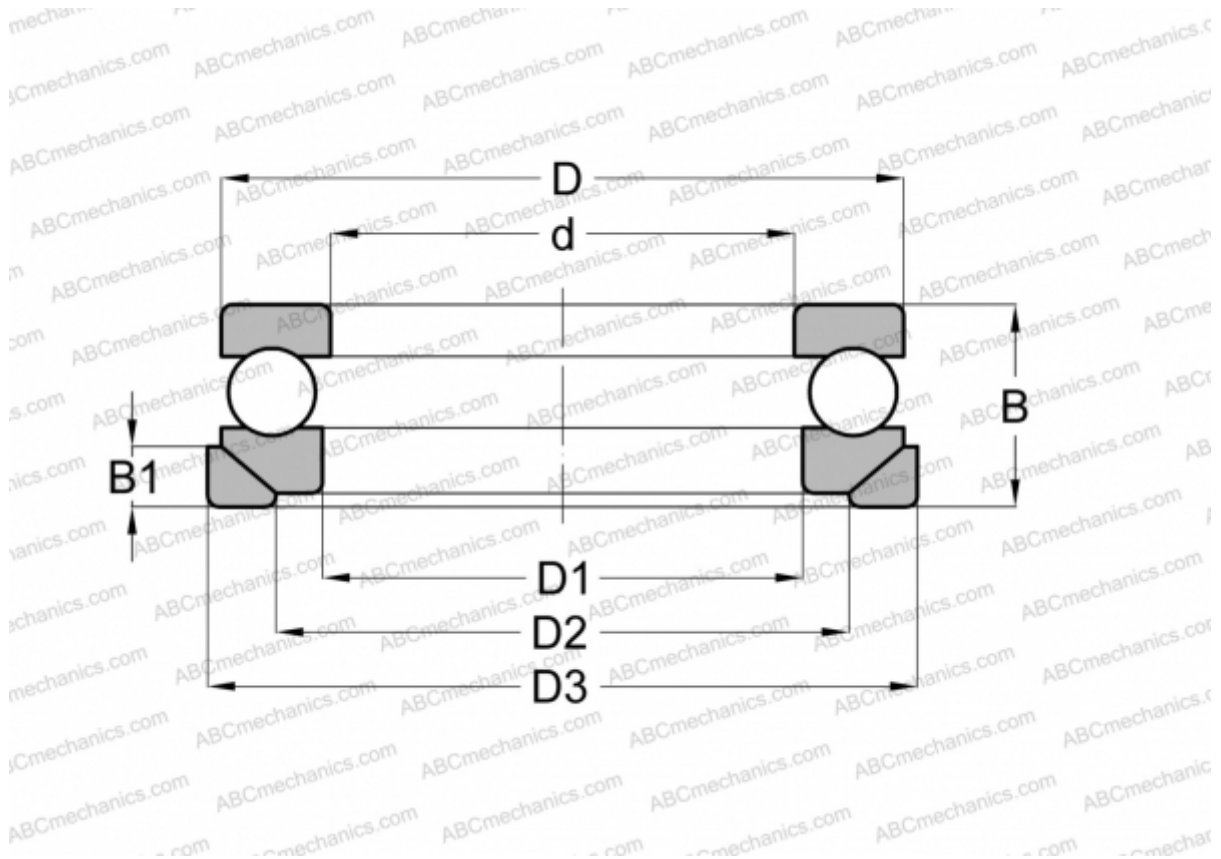

53207 U NSK

Thrust ball bearings

TYPE: Ball bearings, Thrust ball bearing, Single direction, With spherical housing locating washer and seating washer, separable

Technical specification

DIMENSIONS, MM

d	35,000
D	62,000
D1	37,000
D2	48,000
D3	65,000
B	22,000
B1	7,000

WEIGHT, KG 0,281

MANUFACTURER [NSK](#)

INTERCHANGE

ABC	53207+U207
FAG	53207+U207
RIV	LR 35

INTERCHANGE

SKF	53207+U 207
STEYR	53207 U