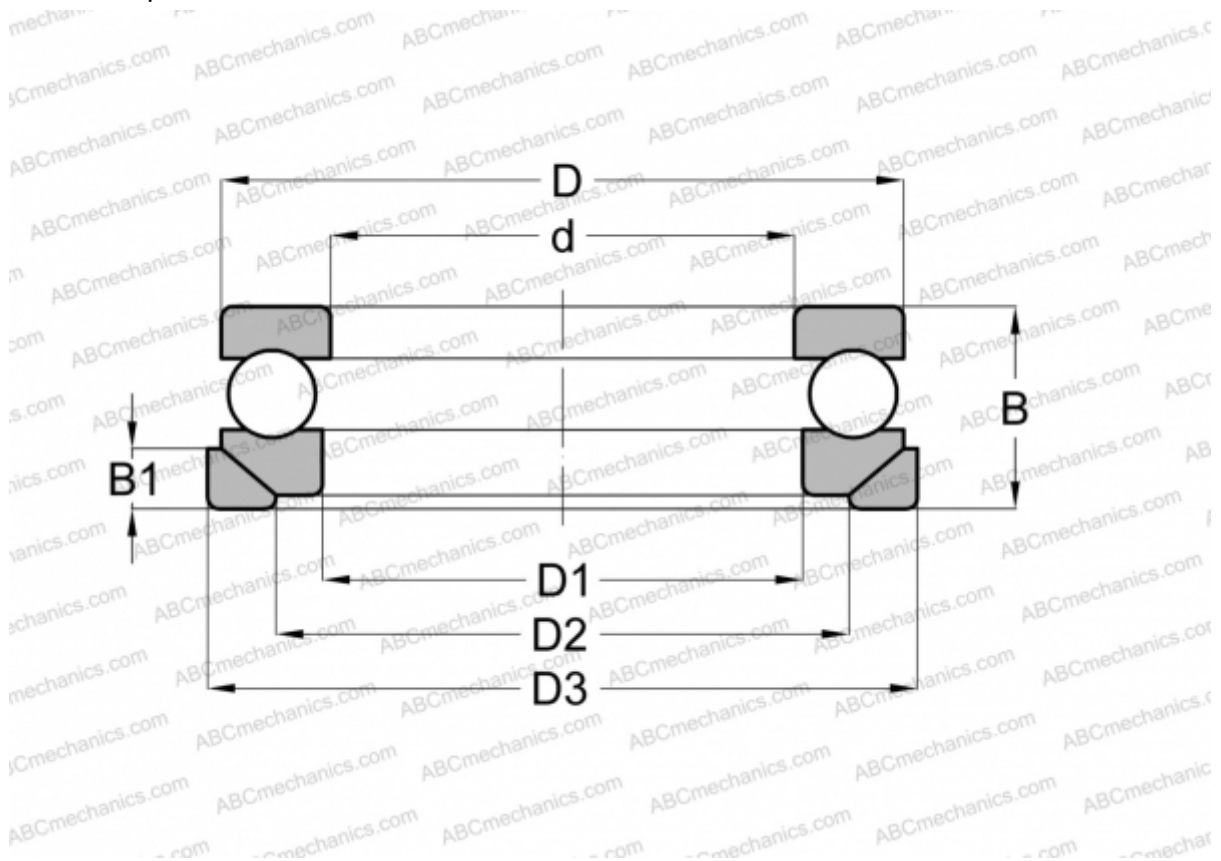

53307+U307 ABC

Thrust ball bearings

TYPE: Ball bearings, Thrust ball bearing, Single direction, With spherical housing locating washer and seating washer, separable

Technical specification

DIMENSIONS, MM

| | |
|----|--------|
| d | 35,000 |
| D | 68,000 |
| D1 | 37,000 |
| D2 | 52,000 |
| D3 | 72,000 |
| B | 28,000 |
| B1 | 7,500 |