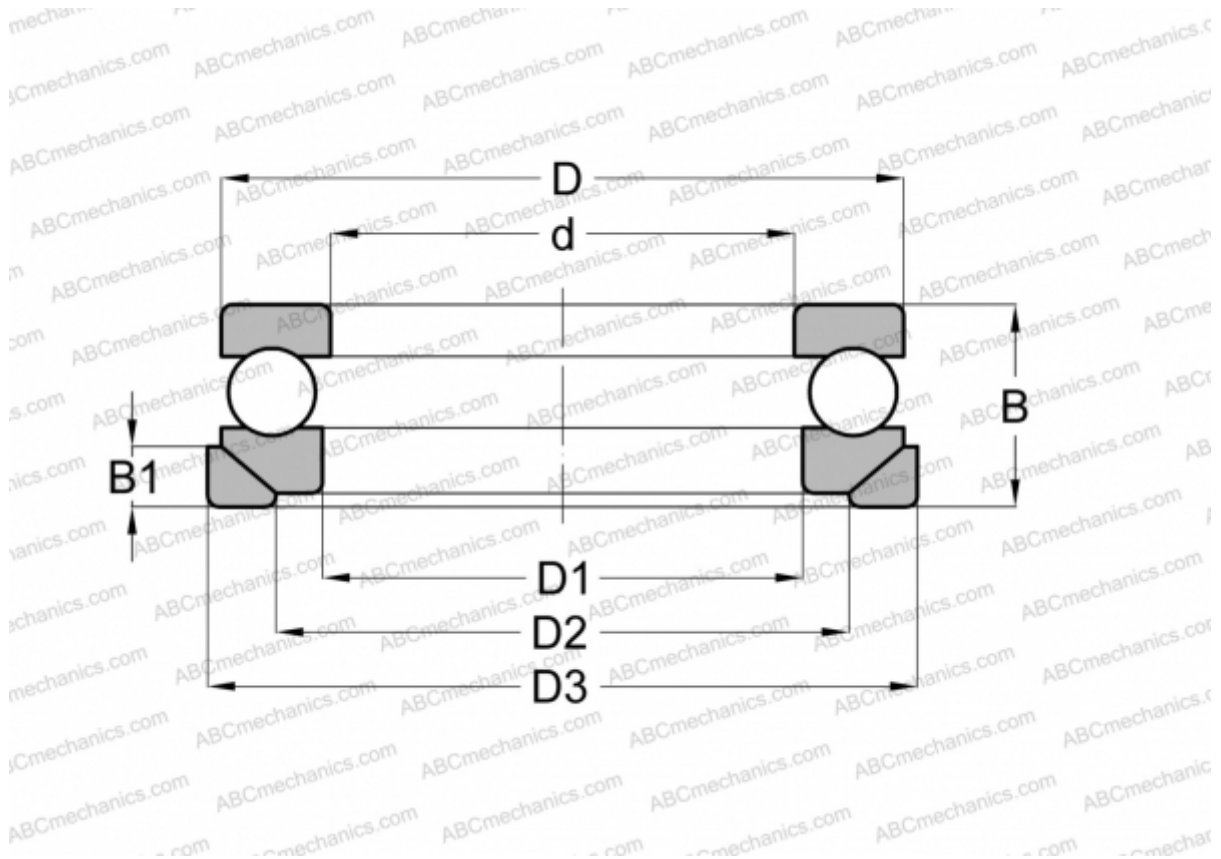

53307+U307 FAG

Thrust ball bearings

TYPE: Ball bearings, Thrust ball bearing, Single direction, With spherical housing locating washer and seating washer, separable

Technical specification

DIMENSIONS, MM

d	35,000
D	68,000
D1	37,000
D2	52,000
D3	72,000
B	28,000
B1	7,500

WEIGHT, KG 0,485

MANUFACTURER [FAG](#)

INTERCHANGE

ABC	53307+U307
RIV	MR 35
SKF	53307+U 307

INTERCHANGE

STEYR	53307 U
NSK	53307 U