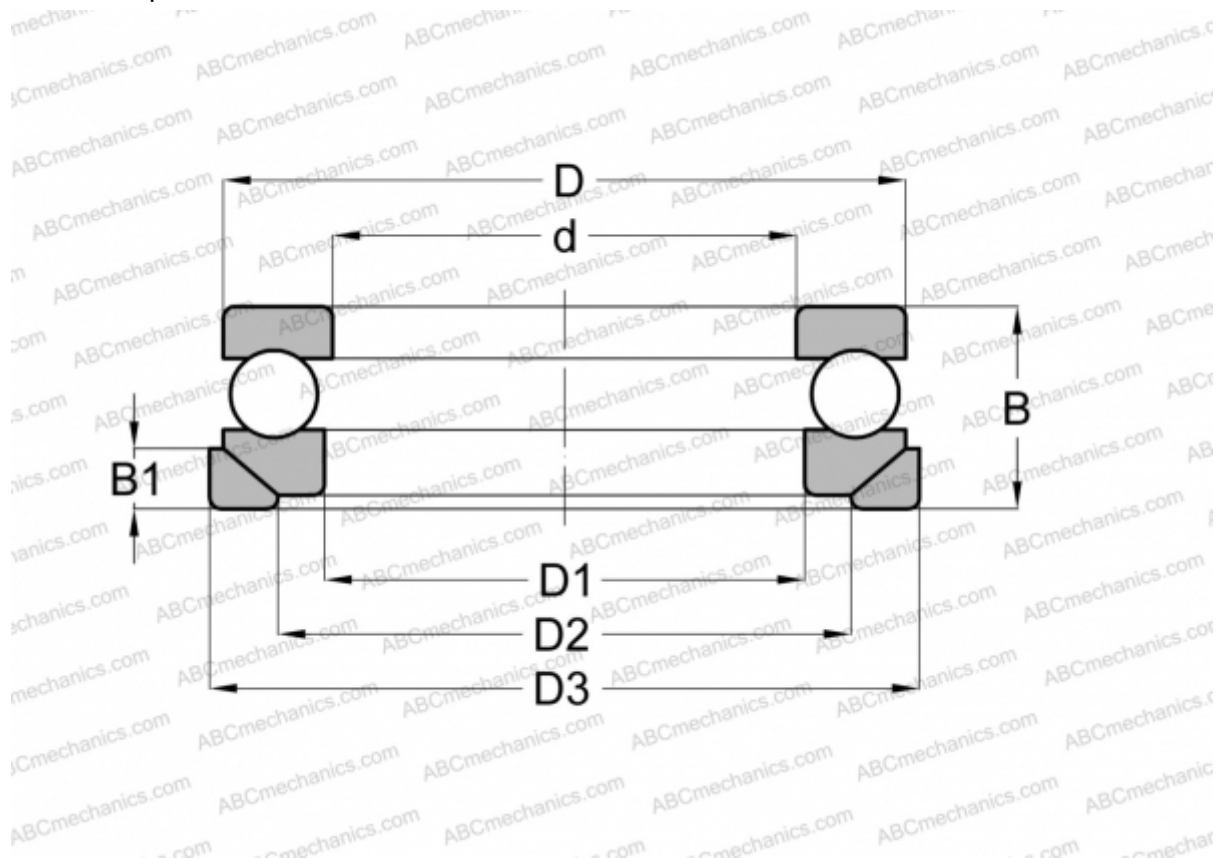

53307+U 307 SKF

Thrust ball bearings

TYPE: Ball bearings, Thrust ball bearing, Single direction, With spherical housing locating washer and seating washer, separable

Technical specification

DIMENSIONS, MM

d	35,000
D	68,000
D1	37,000
D2	52,000
D3	72,000
B	28,000
B1	7,500

WEIGHT, KG 0,460

MANUFACTURER [SKF](#)

INTERCHANGE

ABC	53307+U307
FAG	53307+U307
RIV	MR 35

INCLUDED PRODUCTS

U 307

INTERCHANGE