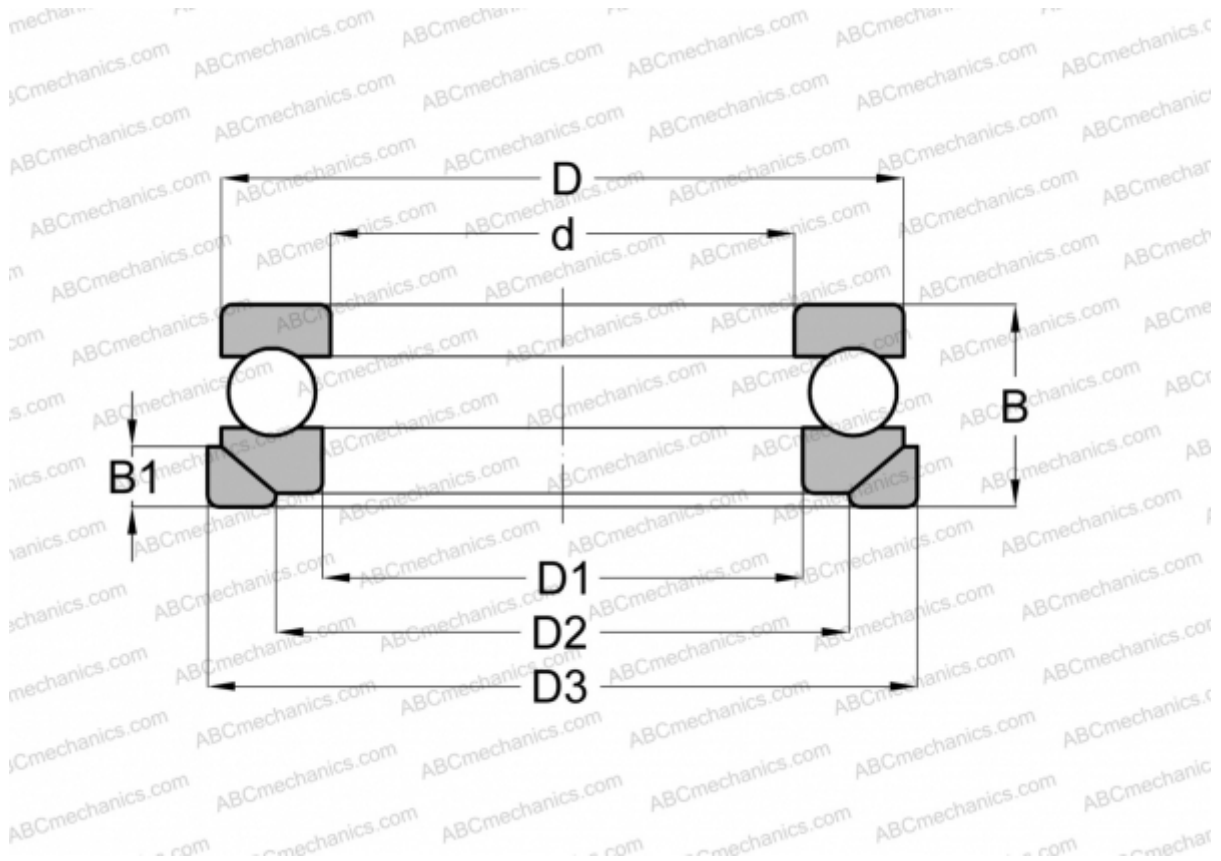

53407 U STEYR

Thrust ball bearings

TYPE: Ball bearings, Thrust ball bearing, Single direction, With spherical housing locating washer and seating washer, separable

Technical specification

DIMENSIONS, MM

d	35,000
D	80,000
D1	37,000
D2	58,000
D3	85,000
B	37,000
B1	10,000

WEIGHT, KG 0,962

MANUFACTURER [STEYR](#)

INTERCHANGE

ABC	53407+U407
RIV	PR-35
NSK	53407 U