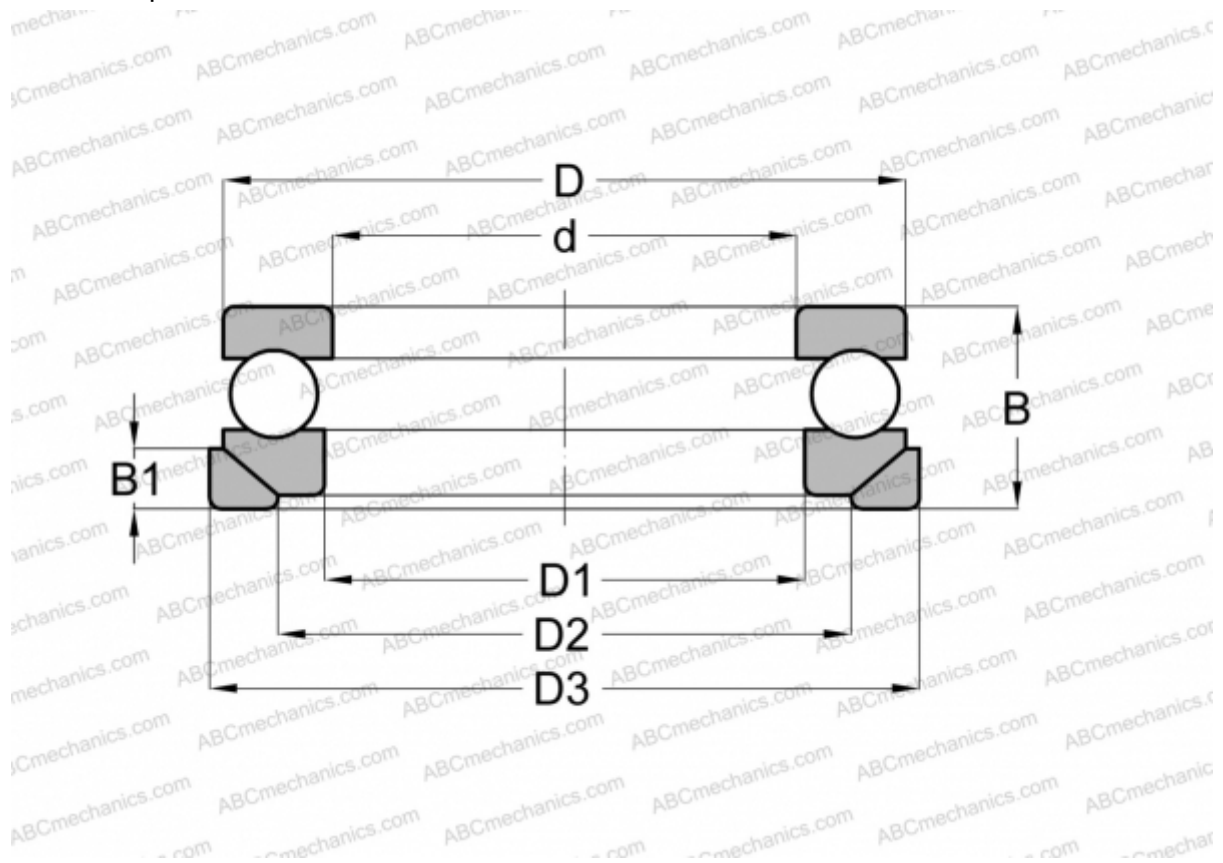

53407 U NSK

Thrust ball bearings

TYPE: Ball bearings, Thrust ball bearing, Single direction, With spherical housing locating washer and seating washer, separable

Technical specification

DIMENSIONS, MM

d	35,000
D	80,000
D1	37,000
D2	58,000
D3	85,000
B	37,000
B1	10,000

WEIGHT, KG 0,962

MANUFACTURER [NSK](#)

INTERCHANGE

ABC	53407+U407
RIV	PR-35
STEYR	53407 U