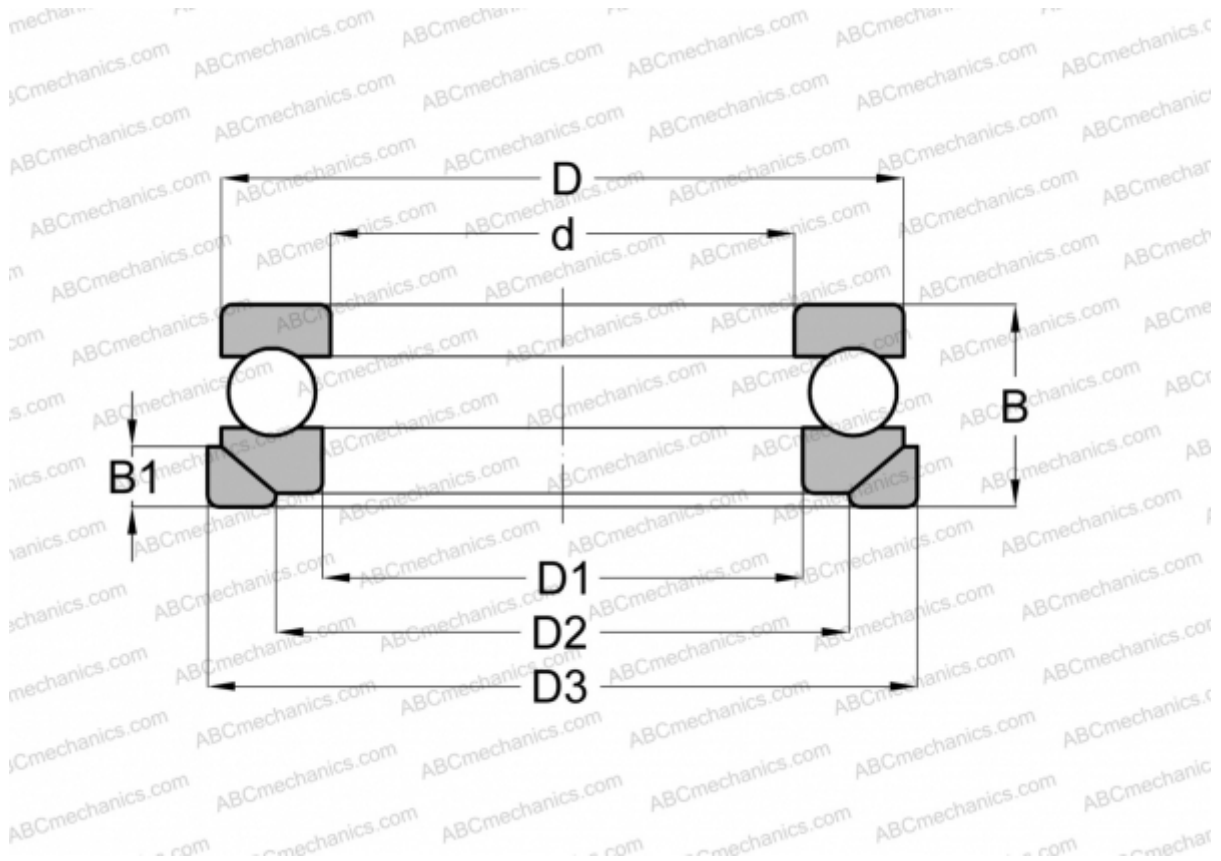

## MR 40 RIV

Thrust ball bearings

TYPE: Ball bearings, Thrust ball bearing, Single direction, With spherical housing locating washer and seating washer, separable

### Technical specification

#### DIMENSIONS, MM

d	40,000
D	78,000
D1	42,000
D2	60,000
D3	82,000
B	31,000
B1	8,500