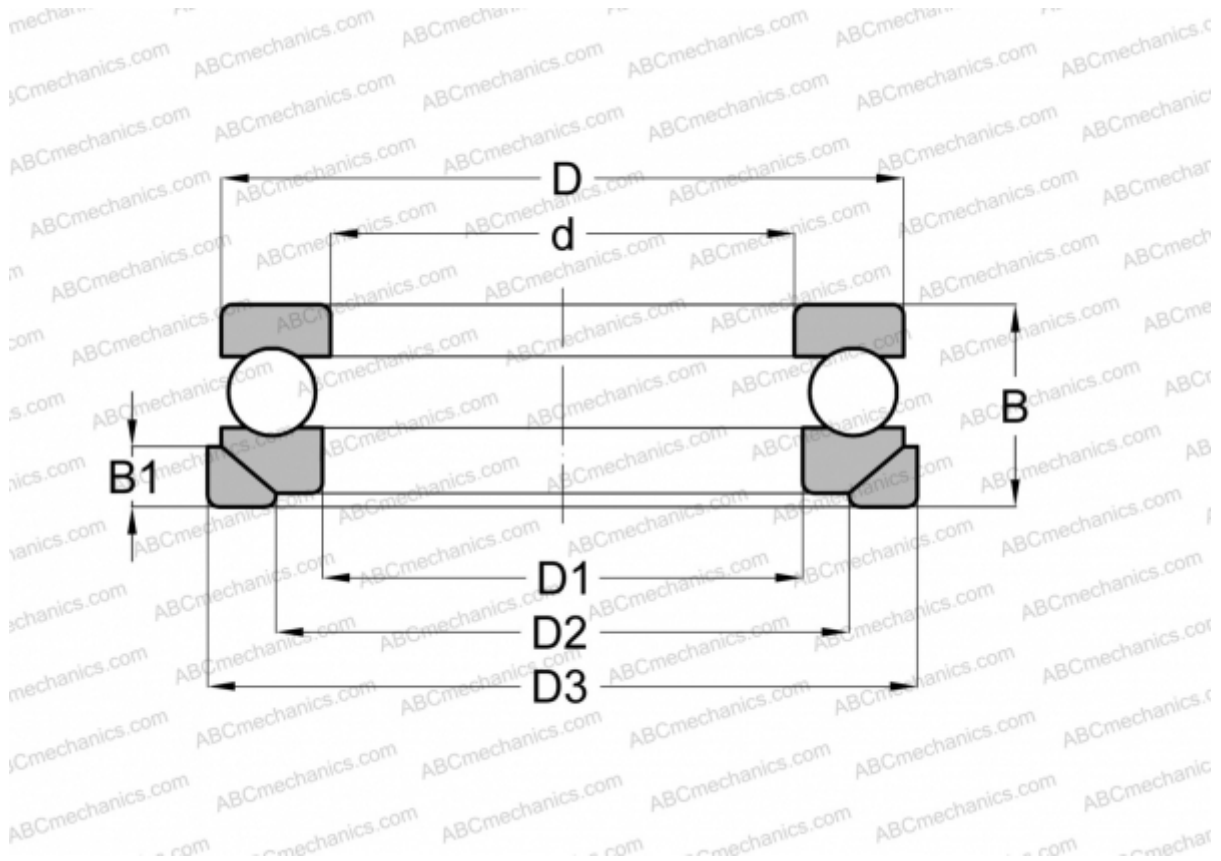

## 53308 U STEYR

Thrust ball bearings

TYPE: Ball bearings, Thrust ball bearing, Single direction, With spherical housing locating washer and seating washer, separable

### Technical specification

#### DIMENSIONS, MM

d	40,000
D	78,000
D1	42,000
D2	60,000
D3	82,000
B	31,000
B1	8,500

**WEIGHT, KG** 0,689

**MANUFACTURER** [STEYR](#)