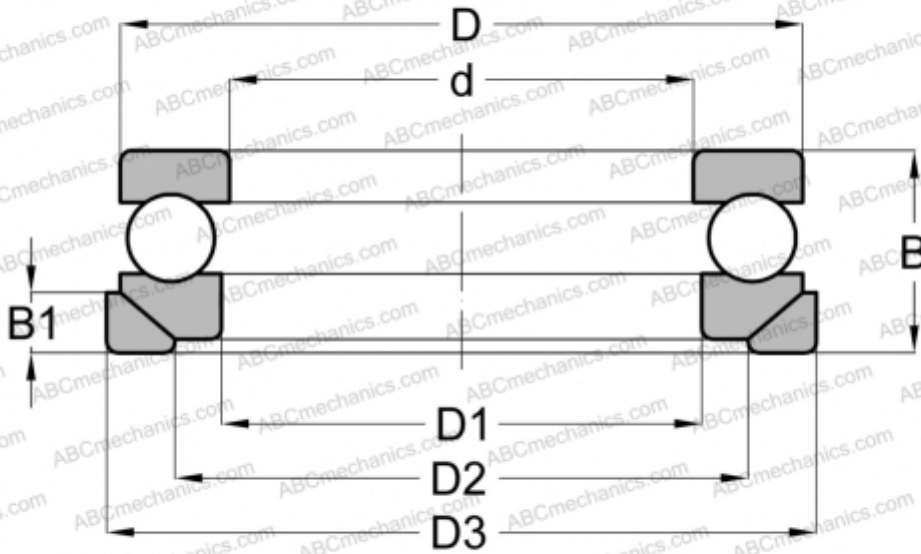

53408+U408 ABC

Thrust ball bearings

TYPE: Ball bearings, Thrust ball bearing, Single direction, With spherical housing locating washer and seating washer, separable

Technical specification

DIMENSIONS, MM

d	40,000
D	90,000
D1	42,000
D2	65,000
D3	95,000
B	42,000
B1	12,000

WEIGHT, KG 1,370

MANUFACTURER [ABC](#)

INTERCHANGE

RIV	PR-40
SKF	53408+U 408
STEYR	53408 U

INTERCHANGE

NSK [53408 U](#)