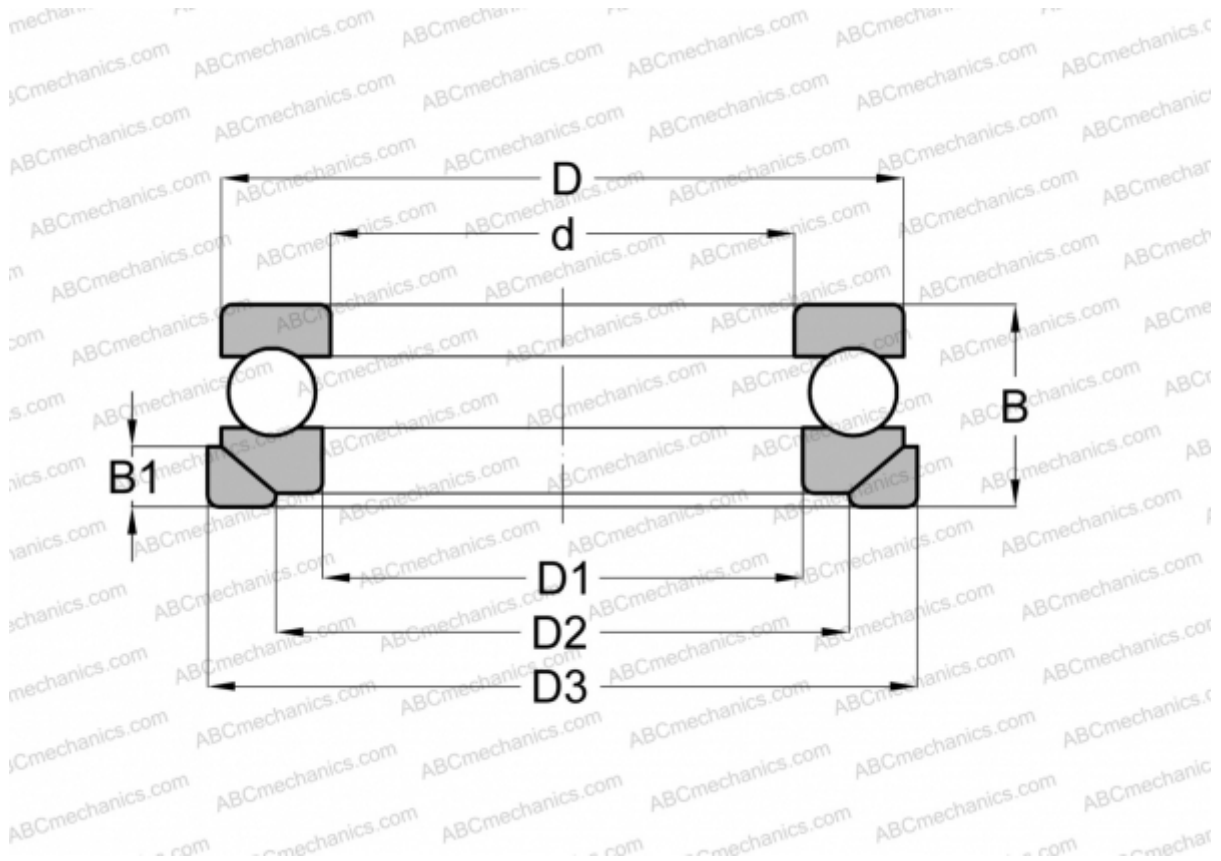

LR 45 RIV

Thrust ball bearings

TYPE: Ball bearings, Thrust ball bearing, Single direction, With spherical housing locating washer and seating washer, separable

Technical specification

DIMENSIONS, MM

d	45,000
D	73,000
D1	47,000
D2	60,000
D3	78,000
B	24,000
B1	7,500

WEIGHT, KG 0,399

MANUFACTURER [RIV](#)

INTERCHANGE

ABC	53209+U209
FAG	53209+U209
SKF	53209+U 209

INTERCHANGE

STEYR	53209 U
NSK	53209 U