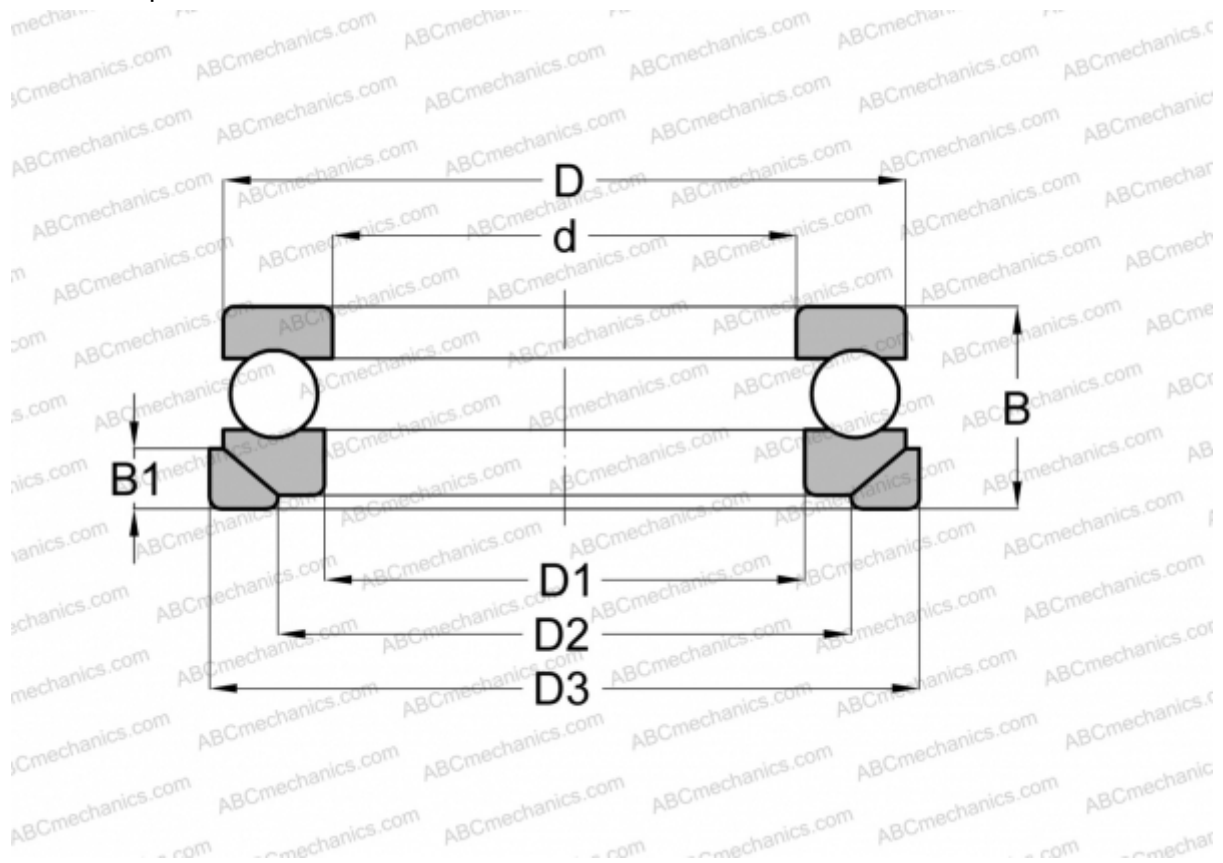

MR 45 RIV

Thrust ball bearings

TYPE: Ball bearings, Thrust ball bearing, Single direction, With spherical housing locating washer and seating washer, separable

Technical specification

DIMENSIONS, MM

d	45,000
D	85,000
D1	47,000
D2	65,000
D3	90,000
B	33,000
B1	10,000

WEIGHT, KG 0,848

MANUFACTURER [RIV](#)

INTERCHANGE

ABC	53309+U309
FAG	53309+U309
SKF	53309+U 309

INTERCHANGE

STEYR	53309 U
NSK	53309 U