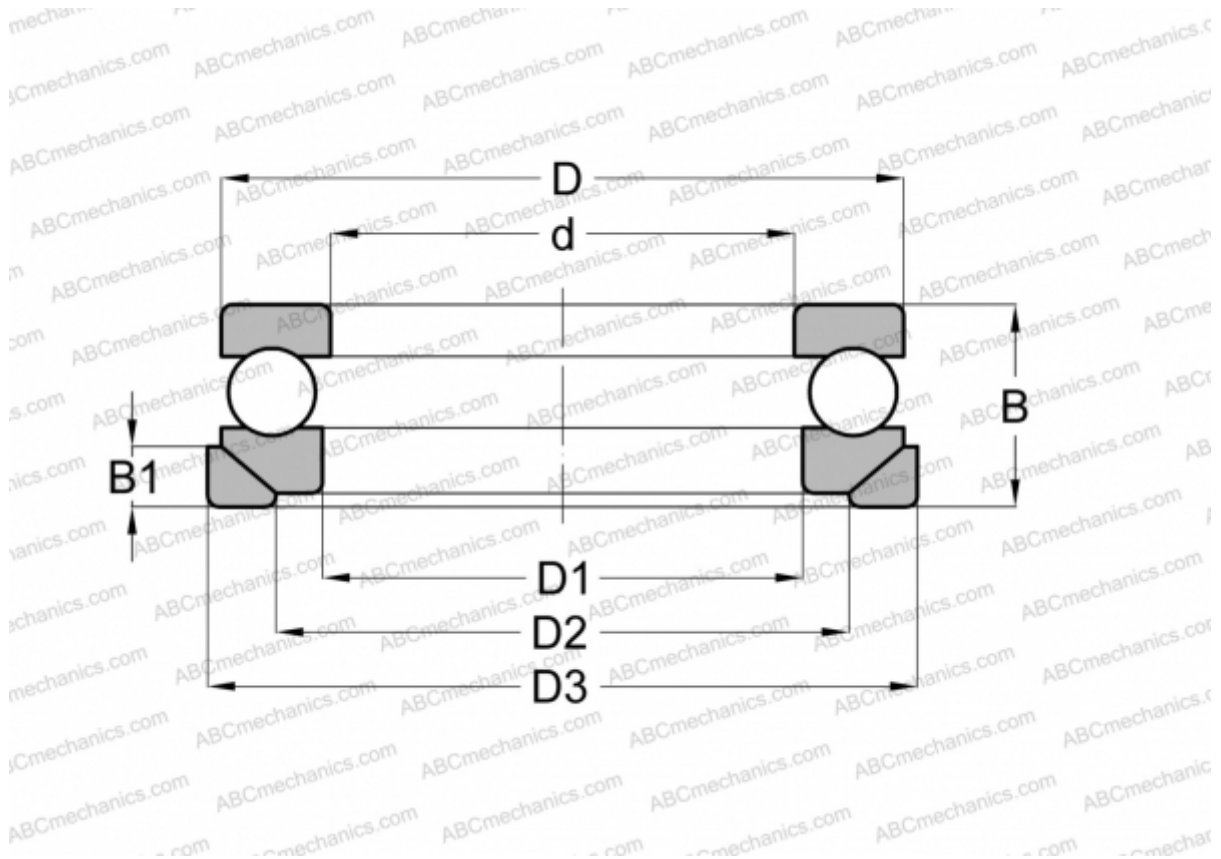

## 53309 U NSK

Thrust ball bearings

TYPE: Ball bearings, Thrust ball bearing, Single direction, With spherical housing locating washer and seating washer, separable

### Technical specification

#### DIMENSIONS, MM

d	45,000
D	85,000
D1	47,000
D2	65,000
D3	90,000
B	33,000
B1	10,000

**WEIGHT, KG** 0,848

**MANUFACTURER** [NSK](#)