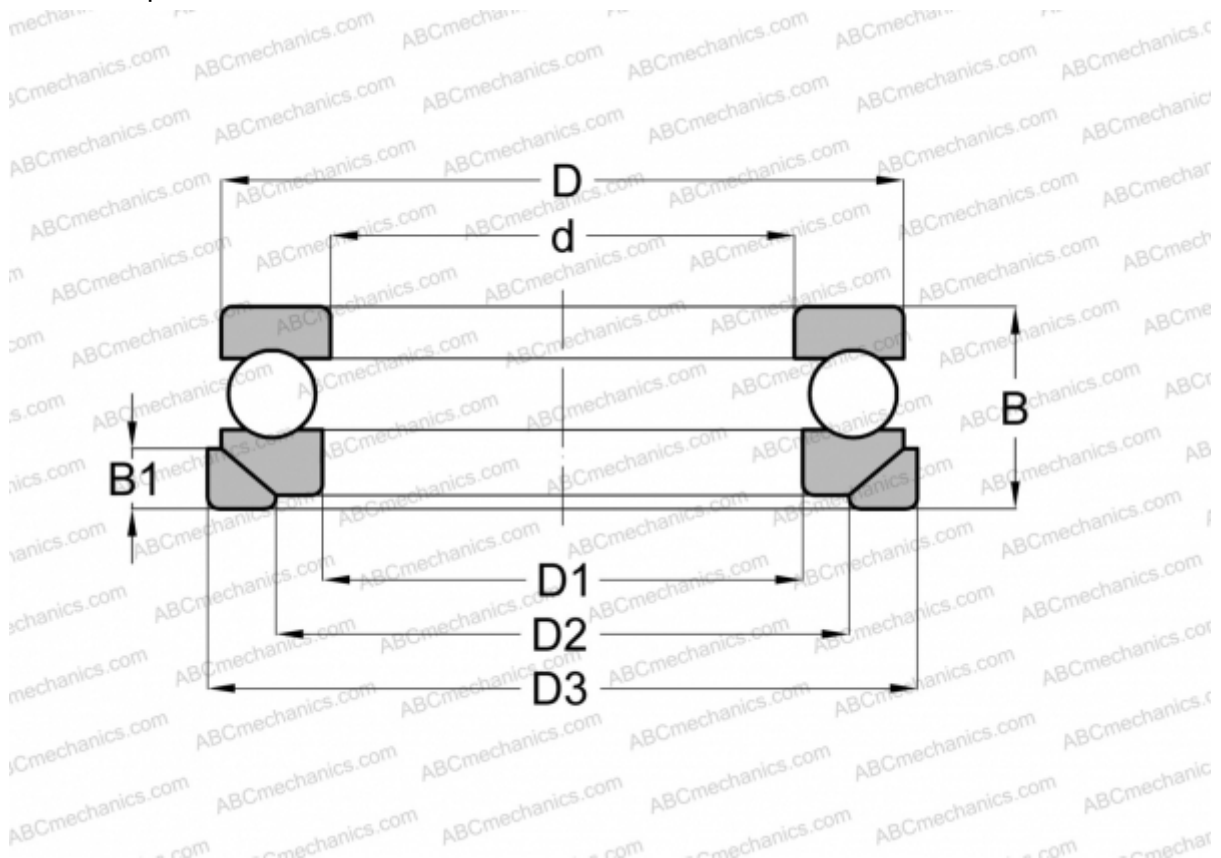

## 53409 U STEYR

Thrust ball bearings

TYPE: Ball bearings, Thrust ball bearing, Single direction, With spherical housing locating washer and seating washer, separable

### Technical specification

#### DIMENSIONS, MM

d	45,000
D	100,000
D1	47,000
D2	72,000
D3	105,000
B	46,000
B1	12,500

**WEIGHT, KG** 1,819

**MANUFACTURER** [STEYR](#)