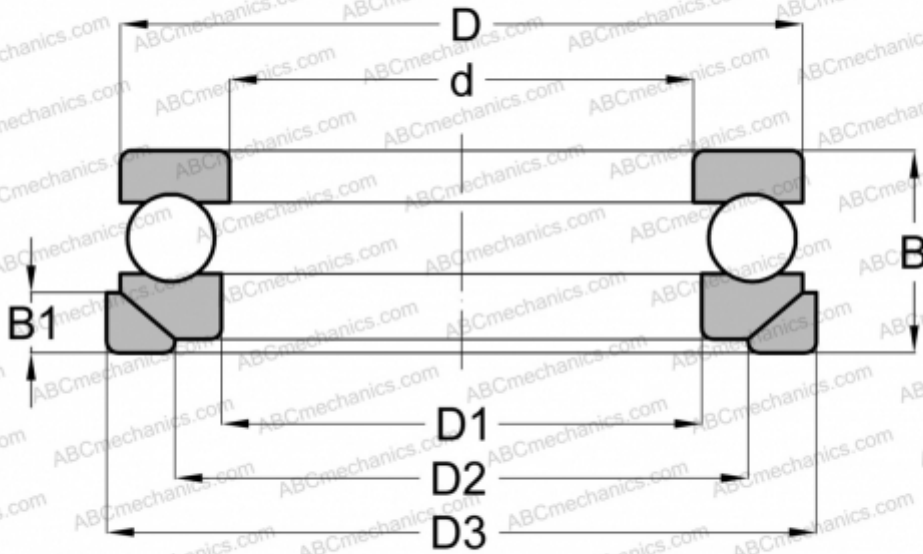

53409 U NSK

Thrust ball bearings

TYPE: Ball bearings, Thrust ball bearing, Single direction, With spherical housing locating washer and seating washer, separable

Technical specification

DIMENSIONS, MM

d	45,000
D	100,000
D1	47,000
D2	72,000
D3	105,000
B	46,000
B1	12,500

WEIGHT, KG 1,819

MANUFACTURER [NSK](#)

INTERCHANGE

ABC	53409+U409
RIV	PR-45
STEYR	53409 U