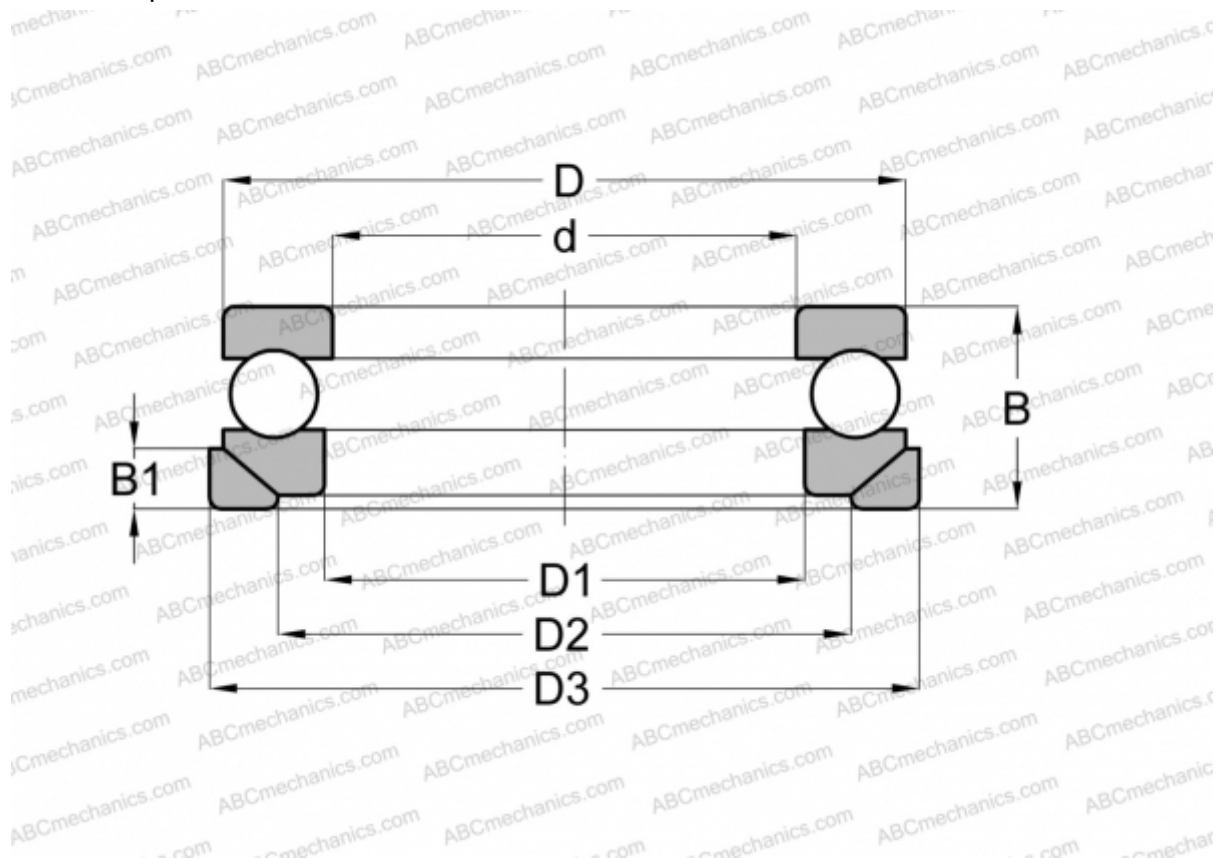

53210+U210 ABC

Thrust ball bearings

TYPE: Ball bearings, Thrust ball bearing, Single direction, With spherical housing locating washer and seating washer, separable

Technical specification

DIMENSIONS, MM

d	50,000
D	78,000
D1	52,000
D2	62,000
D3	82,000
B	26,000
B1	7,500