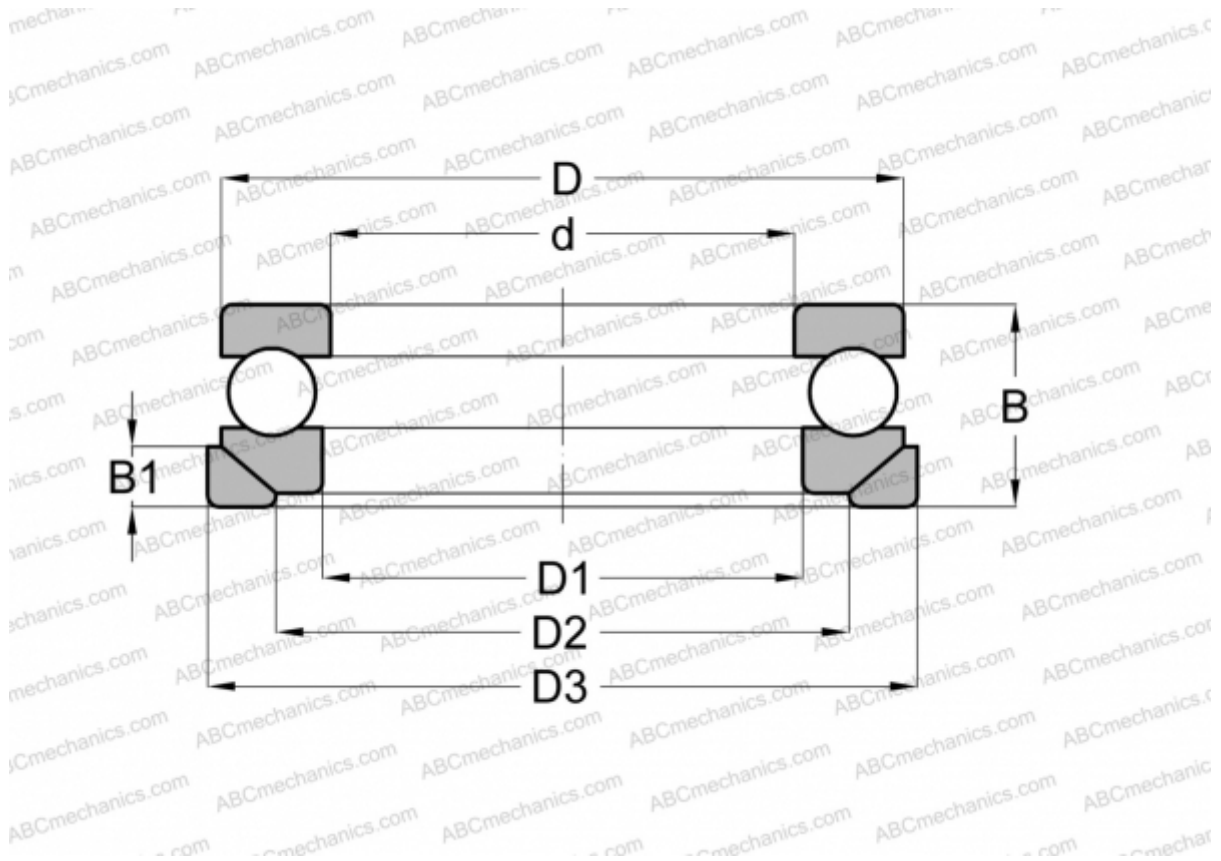

## 53210 U NSK

Thrust ball bearings

TYPE: Ball bearings, Thrust ball bearing, Single direction, With spherical housing locating washer and seating washer, separable

### Technical specification

#### DIMENSIONS, MM

d	50,000
D	78,000
D1	52,000
D2	62,000
D3	82,000
B	26,000
B1	7,500

**WEIGHT, KG** 0,476

**MANUFACTURER** [NSK](#)