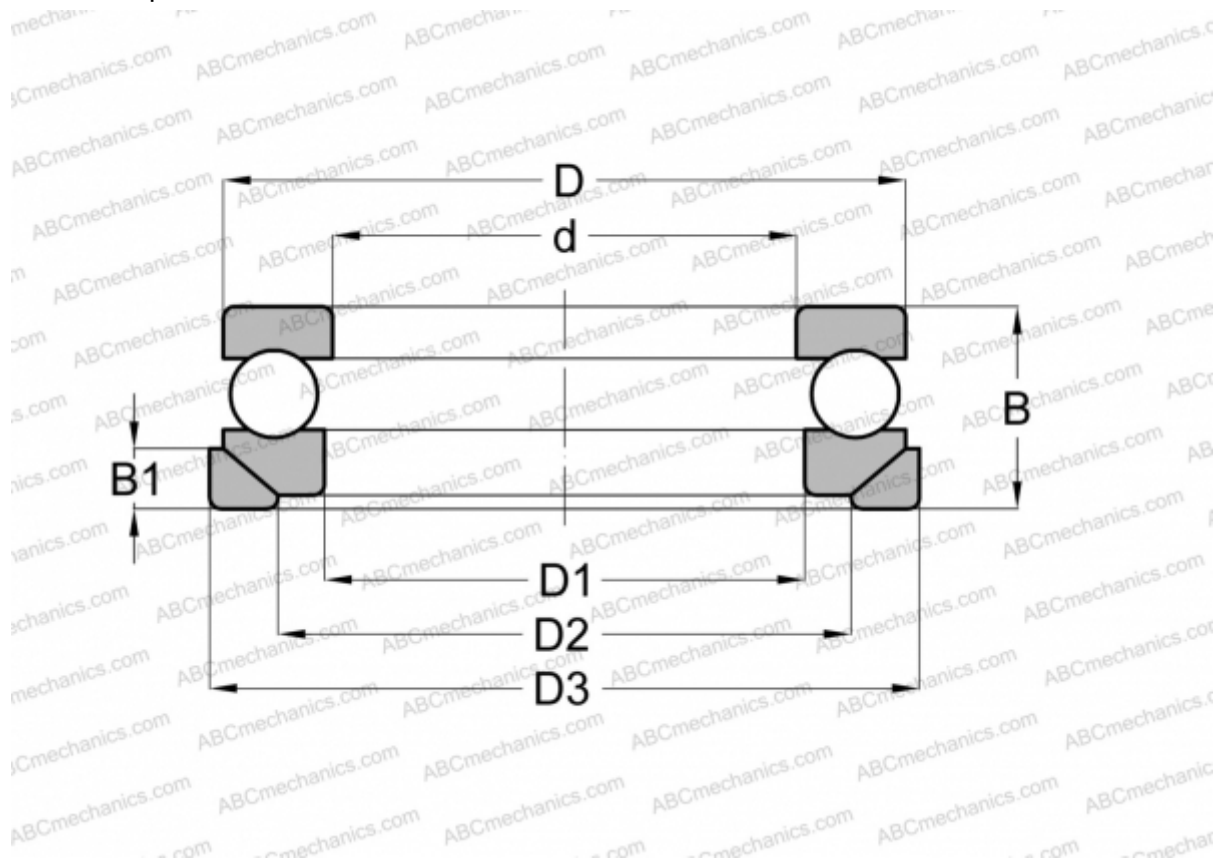

LR 55 RIV

Thrust ball bearings

TYPE: Ball bearings, Thrust ball bearing, Single direction, With spherical housing locating washer and seating washer, separable

Technical specification

DIMENSIONS, MM

d	55,000
D	90,000
D1	57,000
D2	72,000
D3	95,000
B	30,000
B1	9,000

WEIGHT, KG 0,771

MANUFACTURER [RIV](#)

INTERCHANGE

ABC	53211+U211
FAG	53211+U211
SKF	53211+U 211

INTERCHANGE

STEYR	53211 U
NSK	53211 U