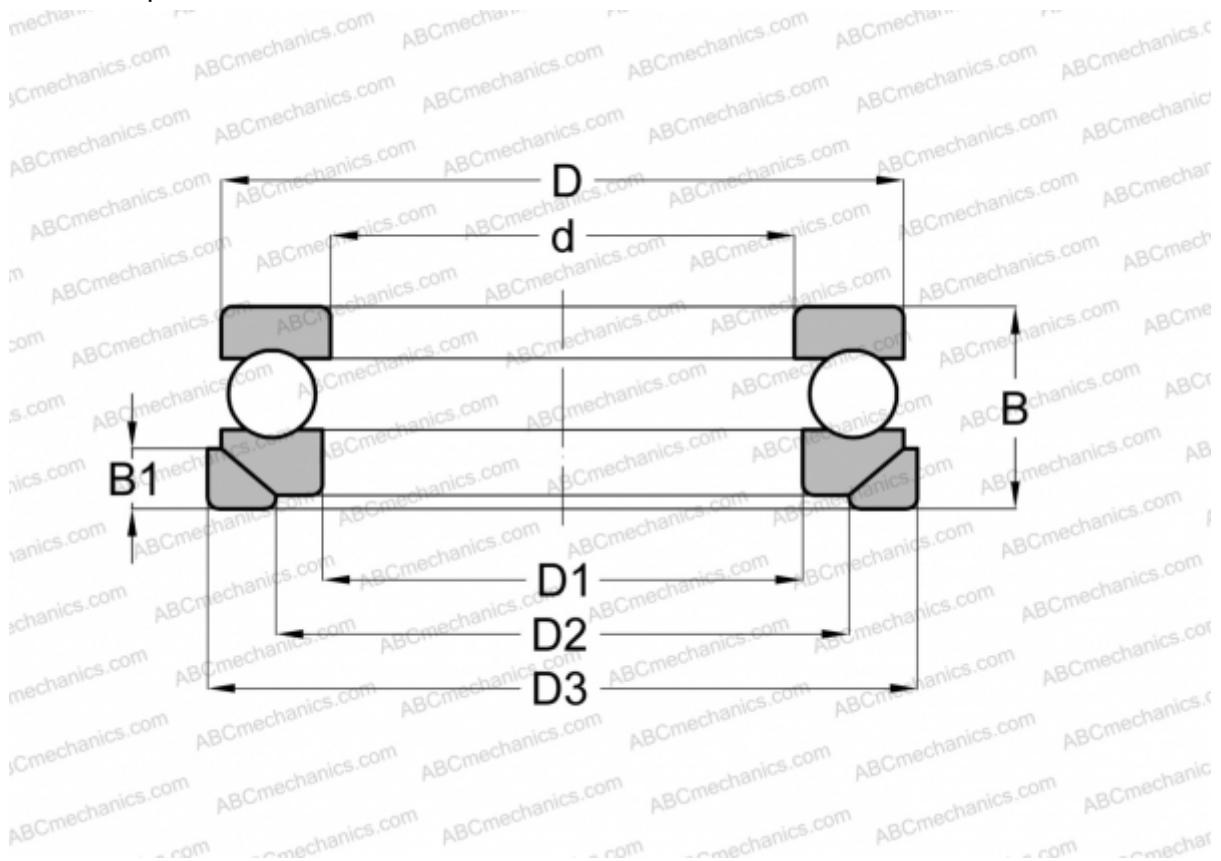

## 53211 U STEYR

Thrust ball bearings

TYPE: Ball bearings, Thrust ball bearing, Single direction, With spherical housing locating washer and seating washer, separable

### Technical specification

#### DIMENSIONS, MM

d	55,000
D	90,000
D1	57,000
D2	72,000
D3	95,000
B	30,000
B1	9,000

**WEIGHT, KG** 0,771

**MANUFACTURER** [STEYR](#)