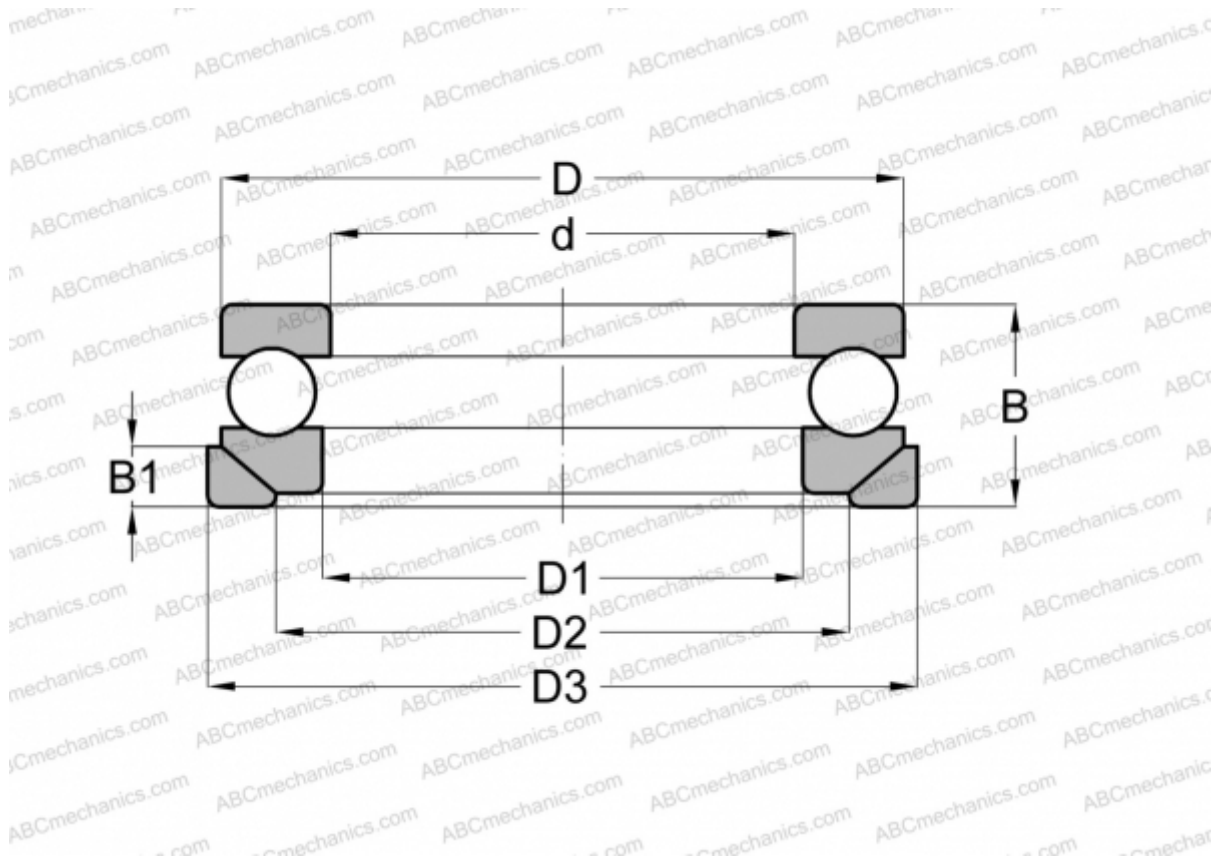

## 53211 U NSK

Thrust ball bearings

TYPE: Ball bearings, Thrust ball bearing, Single direction, With spherical housing locating washer and seating washer, separable

### Technical specification

#### DIMENSIONS, MM

d	55,000
D	90,000
D1	57,000
D2	72,000
D3	95,000
B	30,000
B1	9,000

**WEIGHT, KG** 0,771

**MANUFACTURER** [NSK](#)