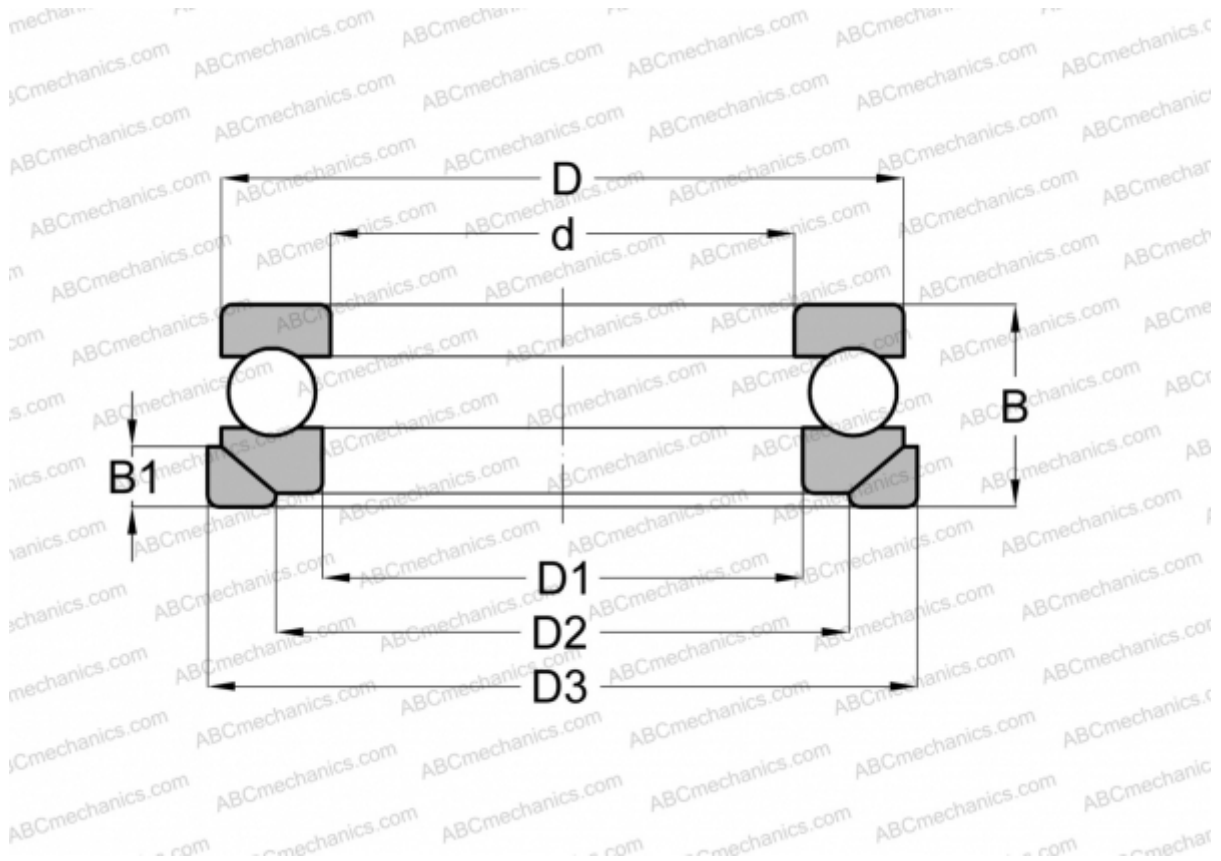

## MR 55 RIV

Thrust ball bearings

TYPE: Ball bearings, Thrust ball bearing, Single direction, With spherical housing locating washer and seating washer, separable

### Technical specification

#### DIMENSIONS, MM

d	55,000
D	105,000
D1	57,000
D2	80,000
D3	110,000
B	42,000
B1	11,500

**WEIGHT, KG** 1,692

**MANUFACTURER** [RIV](#)