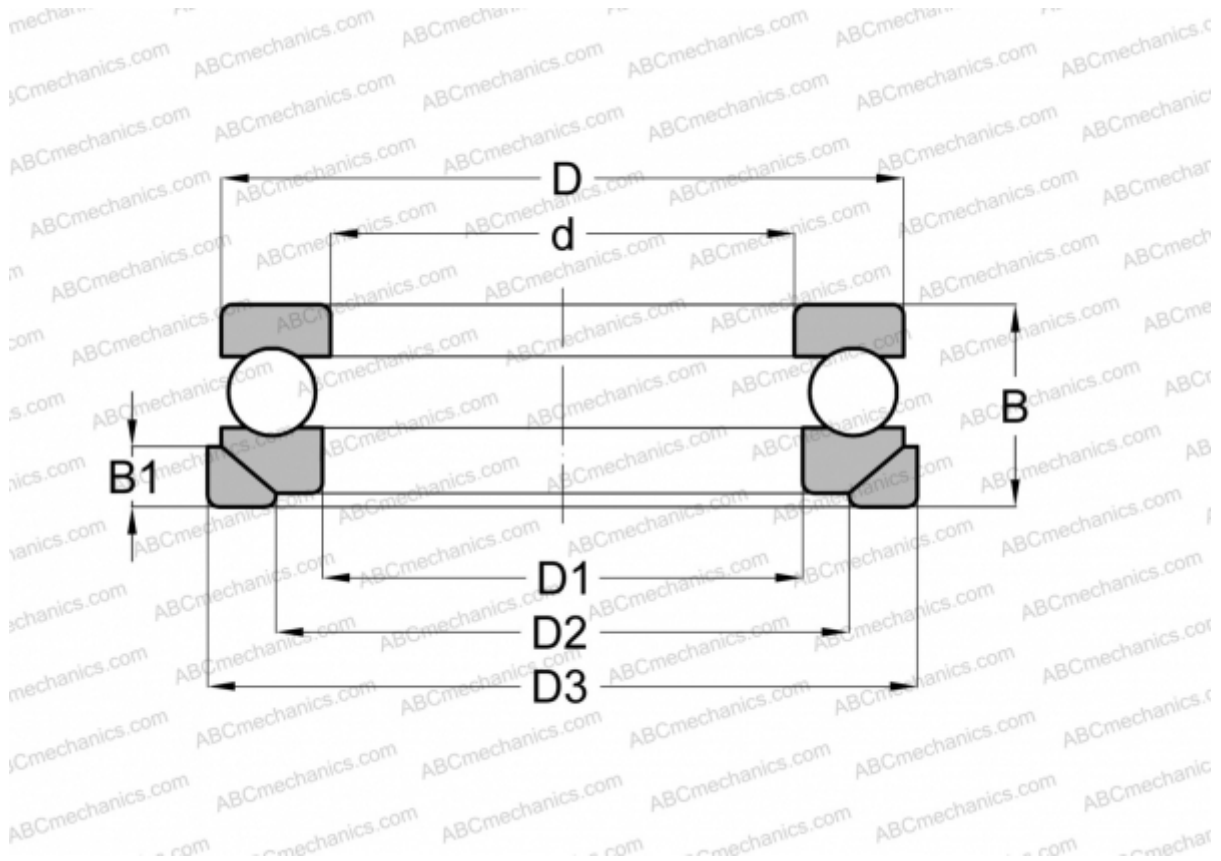

53411 U NSK

Thrust ball bearings

TYPE: Ball bearings, Thrust ball bearing, Single direction, With spherical housing locating washer and seating washer, separable

Technical specification

DIMENSIONS, MM

d	55,000
D	120,000
D1	57,000
D2	88,000
D3	125,000
B	55,000
B1	15,500

WEIGHT, KG 3,103

MANUFACTURER [NSK](#)

INTERCHANGE

ABC	53411+U411
RIV	PR-55
SKF	53411+U 411

INTERCHANGE

STEYR

[53411 U](#)