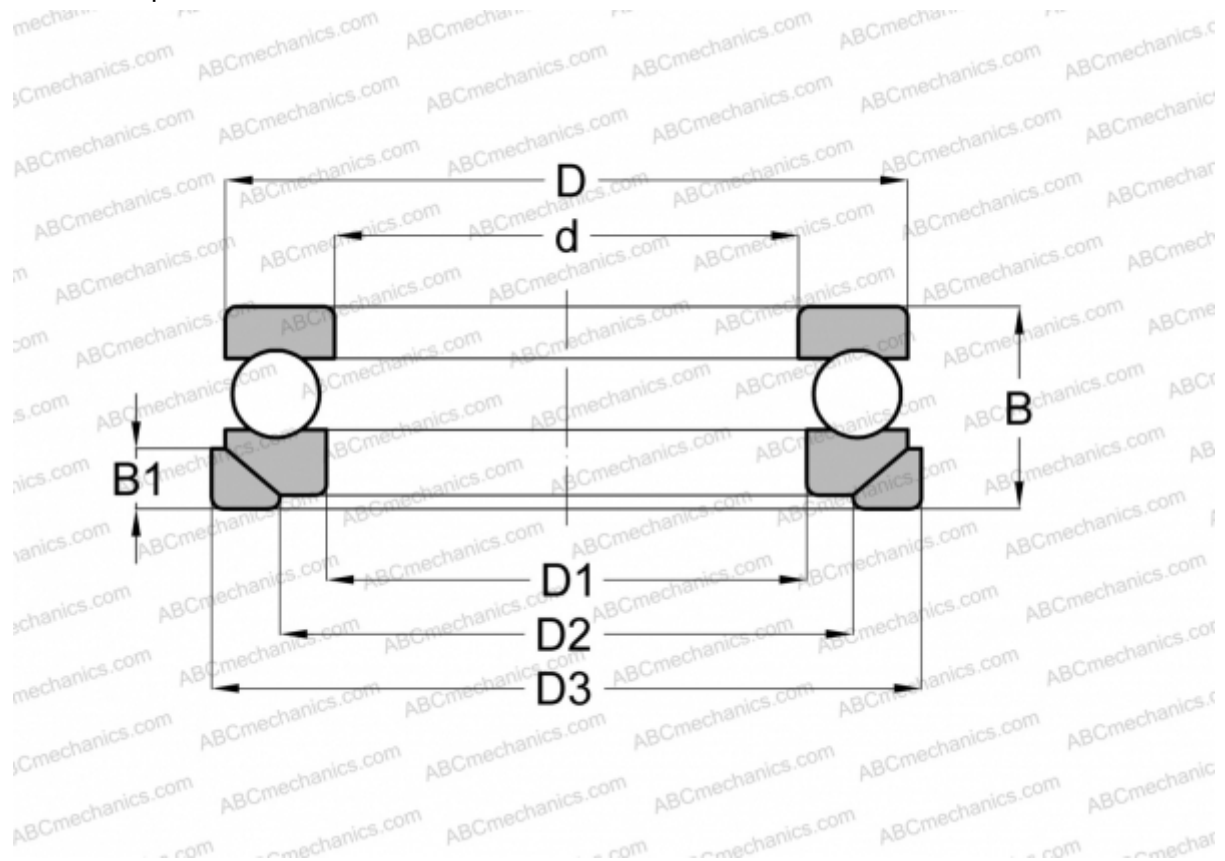

53312+U312 ABC

Thrust ball bearings

TYPE: Ball bearings, Thrust ball bearing, Single direction, With spherical housing locating washer and seating washer, separable

Technical specification

DIMENSIONS, MM

d	60,000
D	110,000
D1	62,000
D2	85,000
D3	115,000
B	42,000
B1	11,500

WEIGHT, KG 1,778

MANUFACTURER [ABC](#)

INTERCHANGE

FAG	53312+U312
RIV	MR 60
SKF	53312+U 312

INTERCHANGE

STEYR	53312 U
NSK	53312 U