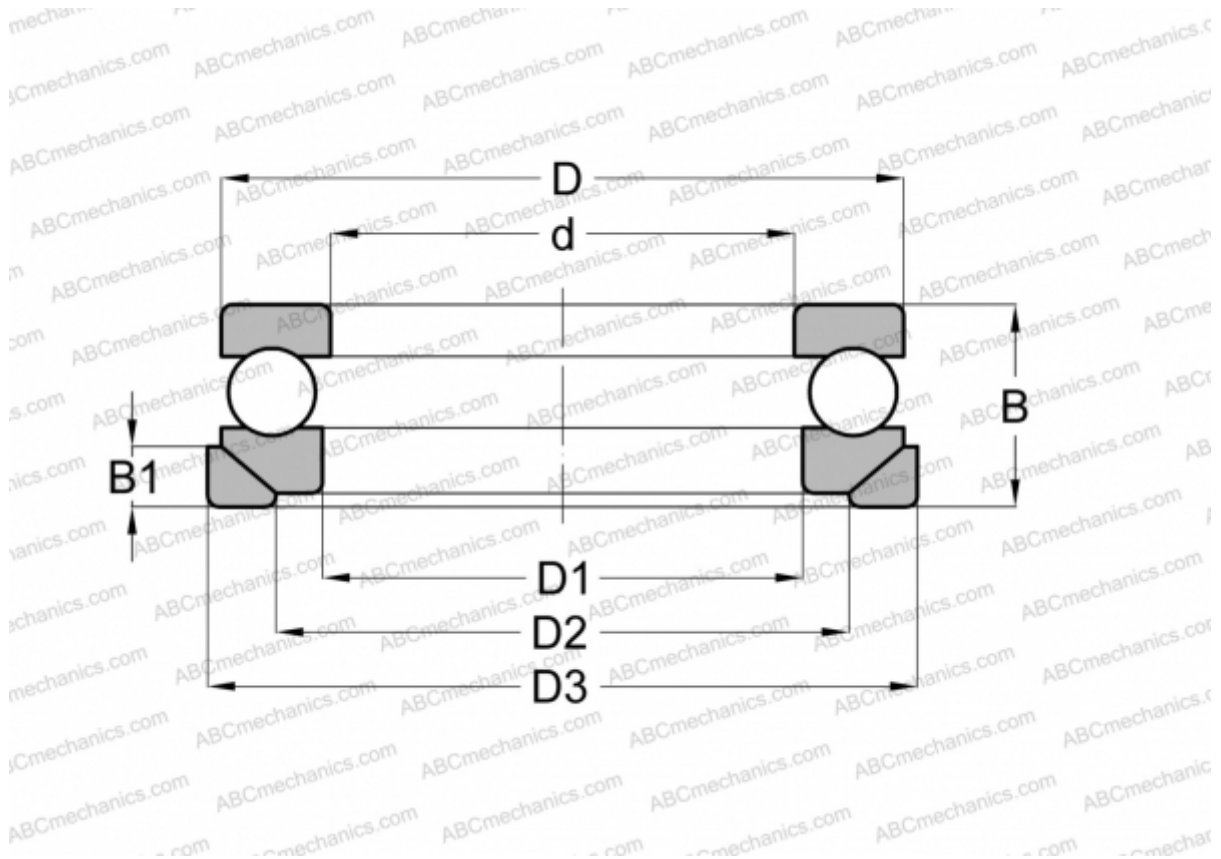

## MR 60 RIV

Thrust ball bearings

TYPE: Ball bearings, Thrust ball bearing, Single direction, With spherical housing locating washer and seating washer, separable

### Technical specification

#### DIMENSIONS, MM

d	60,000
D	110,000
D1	62,000
D2	85,000
D3	115,000
B	42,000
B1	11,500

**WEIGHT, KG** 1,778

**MANUFACTURER** [RIV](#)