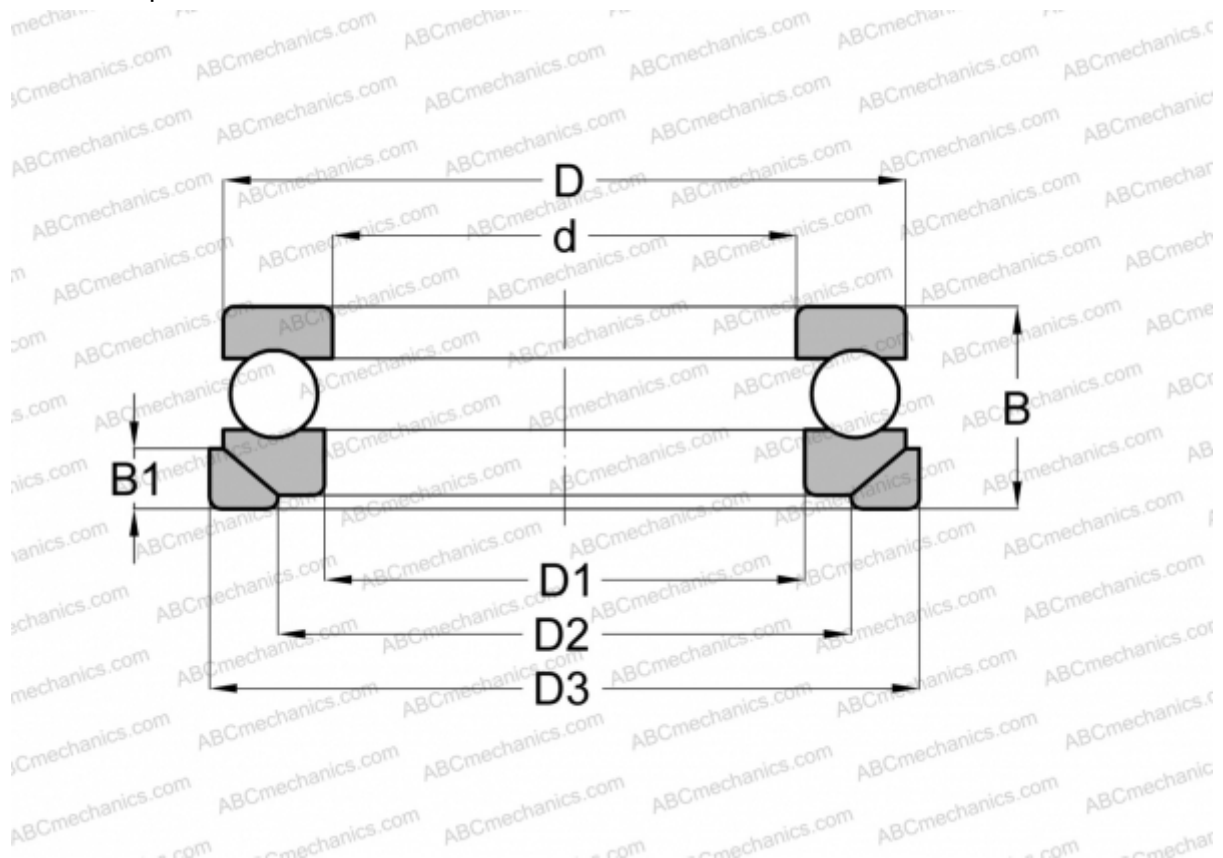

## PR-60 RIV

Thrust ball bearings

TYPE: Ball bearings, Thrust ball bearing, Single direction, With spherical housing locating washer and seating washer, separable

### Technical specification

#### DIMENSIONS, MM

d	60,000
D	130,000
D1	62,000
D2	95,000
D3	135,000
B	58,000
B1	16,000

**WEIGHT, KG** 4,132

**MANUFACTURER** [RIV](#)