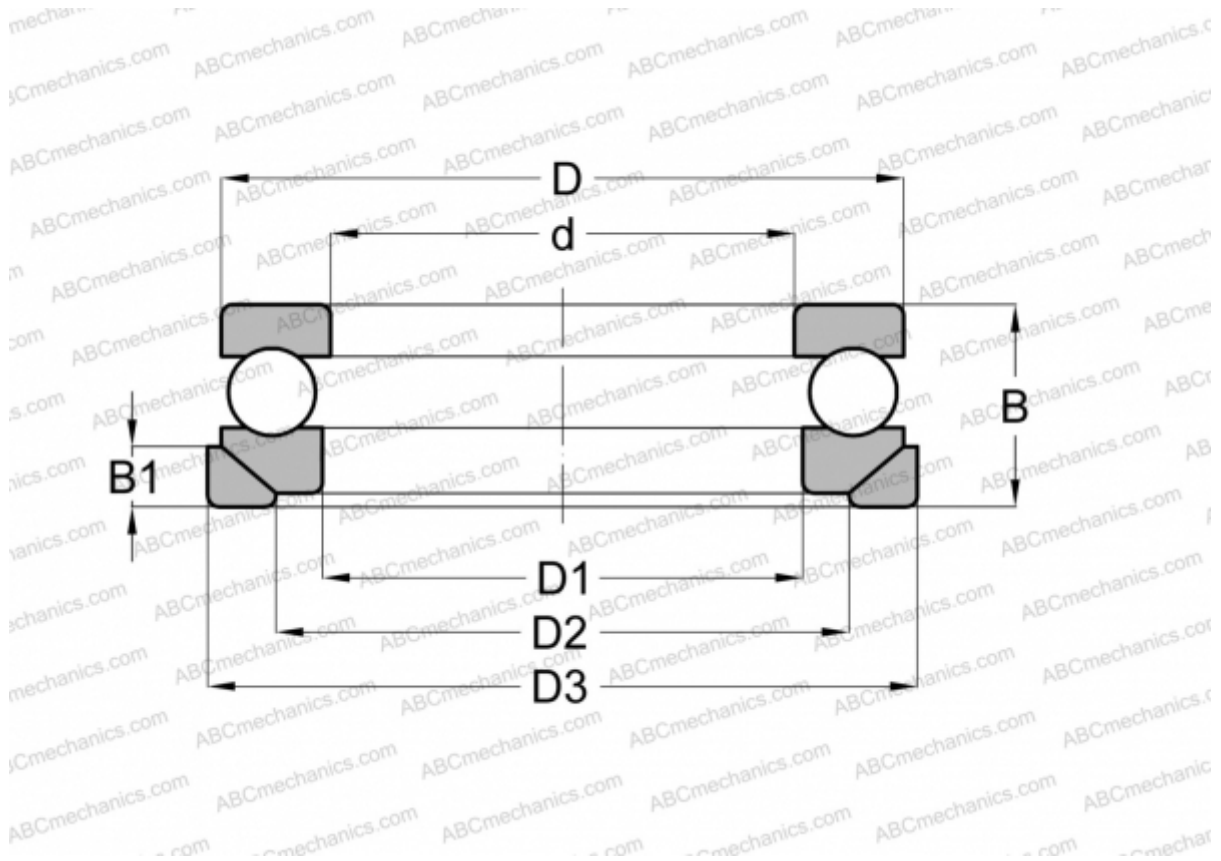

## 53412 U NSK

Thrust ball bearings

TYPE: Ball bearings, Thrust ball bearing, Single direction, With spherical housing locating washer and seating washer, separable

### Technical specification

#### DIMENSIONS, MM

d	60,000
D	130,000
D1	62,000
D2	95,000
D3	135,000
B	58,000
B1	16,000

**WEIGHT, KG** 4,132

**MANUFACTURER** [NSK](#)