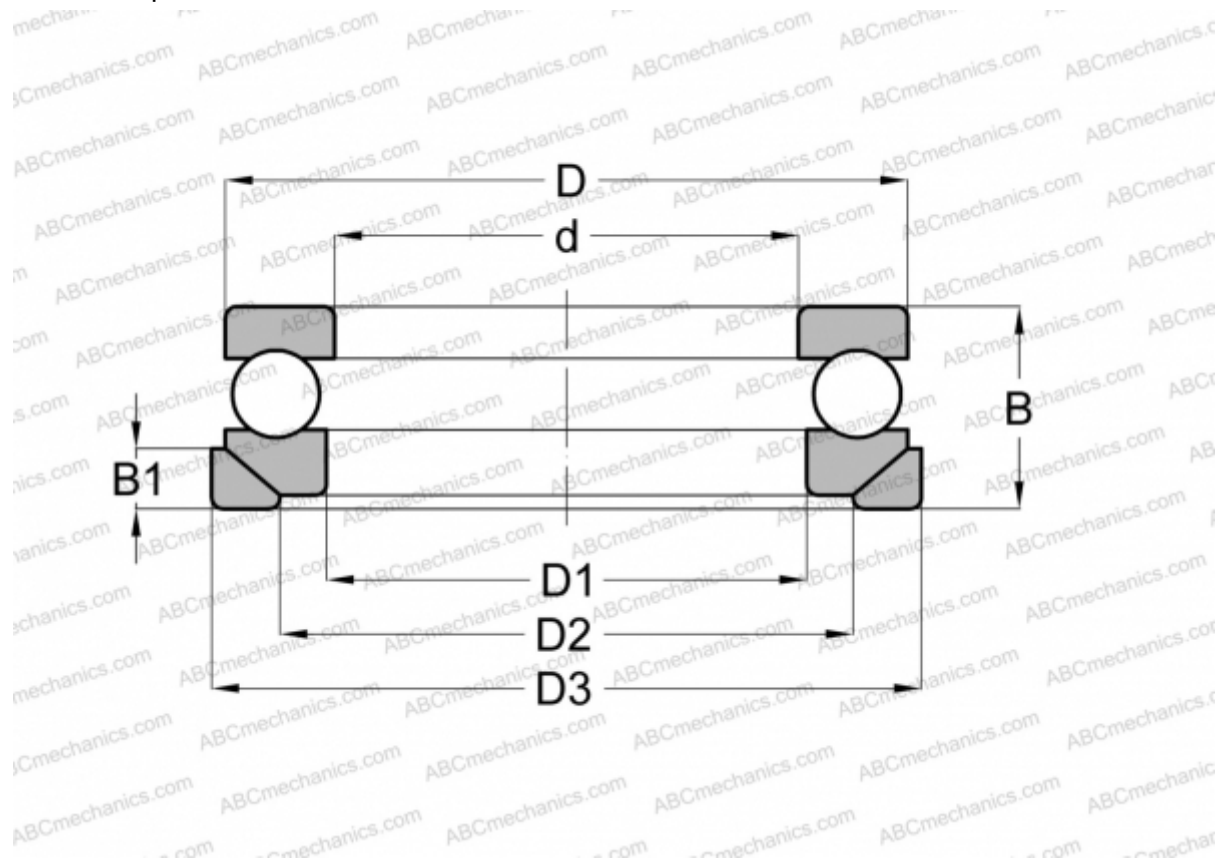

53213+U213 ABC

Thrust ball bearings

TYPE: Ball bearings, Thrust ball bearing, Single direction, With spherical housing locating washer and seating washer, separable

Technical specification

DIMENSIONS, MM

d	65,000
D	100,000
D1	67,000
D2	82,000
D3	105,000
B	32,000
B1	9,000

WEIGHT, KG 0,930

MANUFACTURER [ABC](#)

INTERCHANGE

FAG	53213+U213
RIV	LR 65
SKF	53213+U 213

INTERCHANGE

STEYR	53213 U
NSK	53213 U