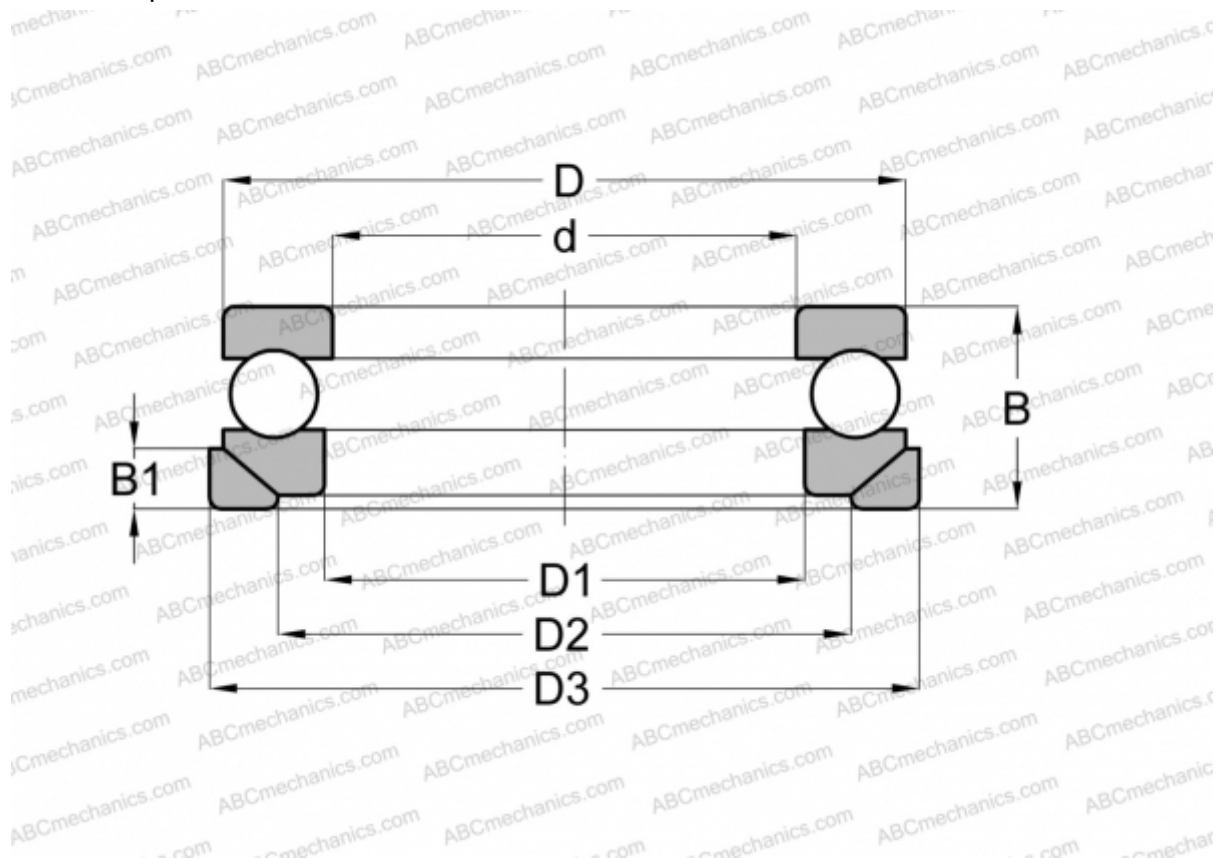

53213+U213 FAG

Thrust ball bearings

TYPE: Ball bearings, Thrust ball bearing, Single direction, With spherical housing locating washer and seating washer, separable

Technical specification

DIMENSIONS, MM

d	65,000
D	100,000
D1	67,000
D2	82,000
D3	105,000
B	32,000
B1	9,000

WEIGHT, KG 0,930

MANUFACTURER [FAG](#)

INTERCHANGE

ABC	53213+U213
RIV	LR 65
SKF	53213+U 213

INTERCHANGE

STEYR	53213 U
NSK	53213 U