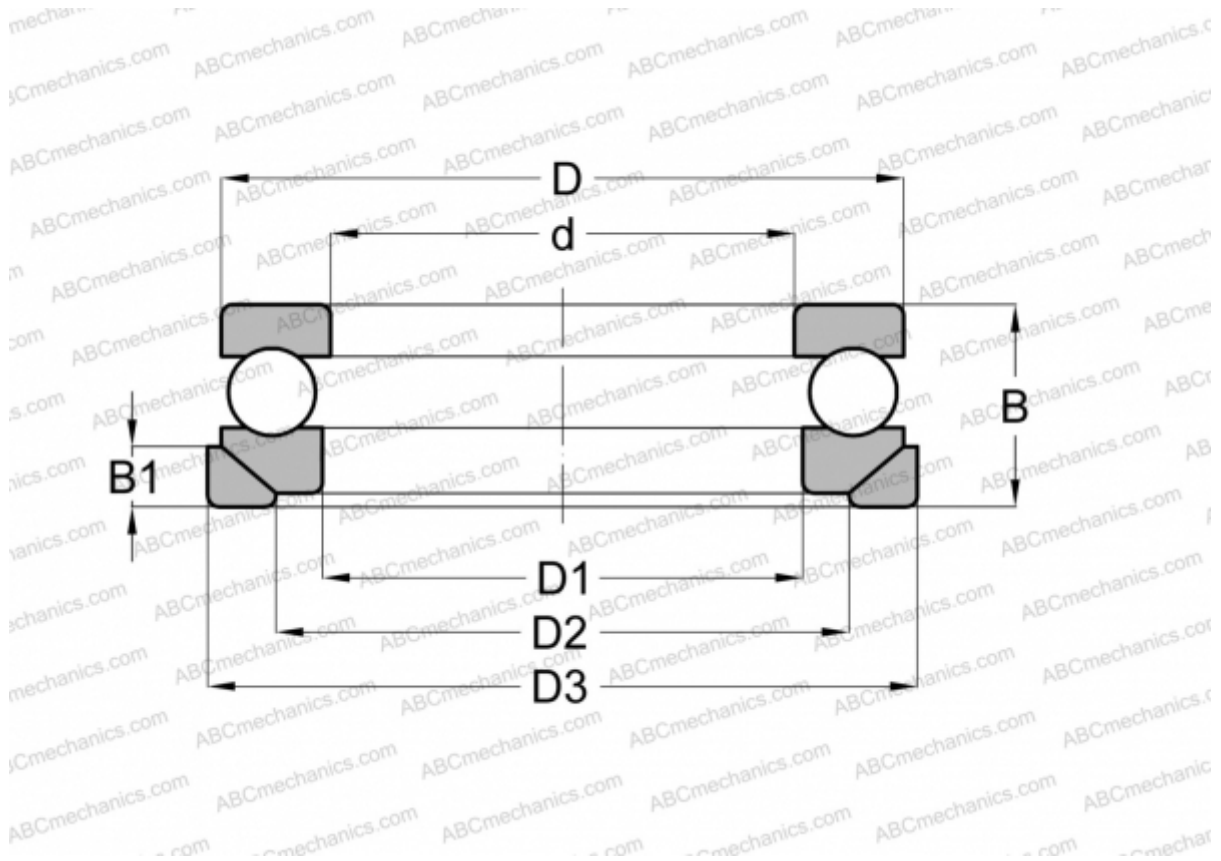

LR 65 RIV

Thrust ball bearings

TYPE: Ball bearings, Thrust ball bearing, Single direction, With spherical housing locating washer and seating washer, separable

Technical specification

DIMENSIONS, MM

| | |
|----|---------|
| d | 65,000 |
| D | 100,000 |
| D1 | 67,000 |
| D2 | 82,000 |
| D3 | 105,000 |
| B | 32,000 |
| B1 | 9,000 |