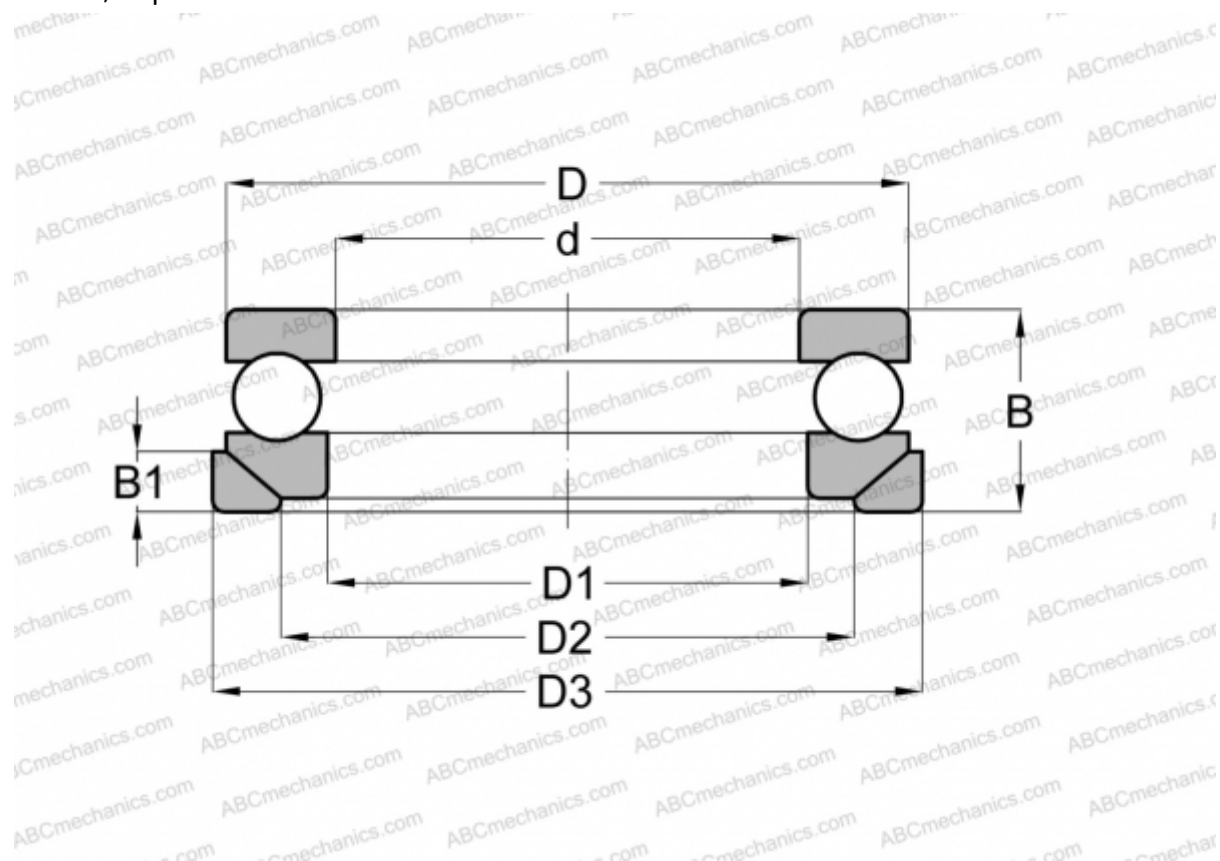

## 53213 U STEYR

Thrust ball bearings

TYPE: Ball bearings, Thrust ball bearing, Single direction, With spherical housing locating washer and seating washer, separable

### Technical specification

#### DIMENSIONS, MM

d	65,000
D	100,000
D1	67,000
D2	82,000
D3	105,000
B	32,000
B1	9,000

**WEIGHT, KG** 0,930

**MANUFACTURER** [STEYR](#)