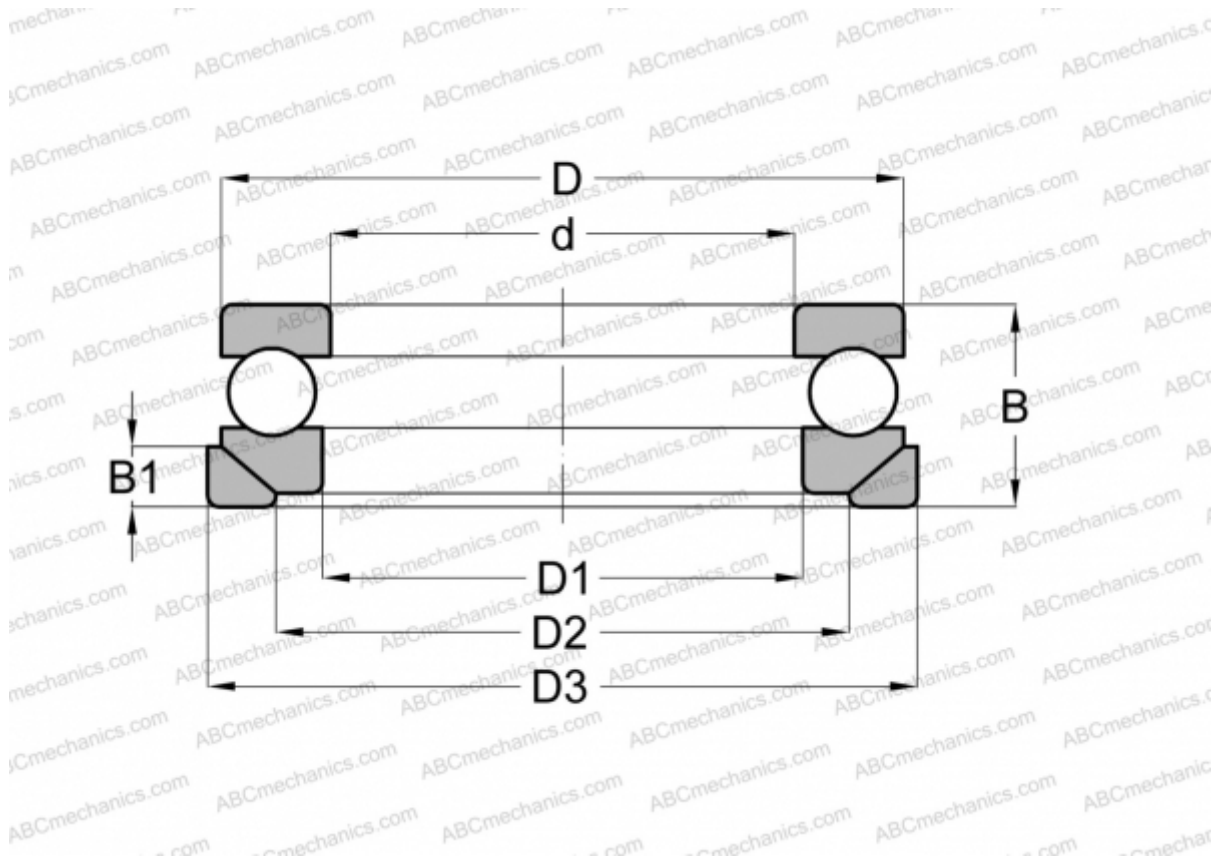

53313 U NSK

Thrust ball bearings

TYPE: Ball bearings, Thrust ball bearing, Single direction, With spherical housing locating washer and seating washer, separable

Technical specification

DIMENSIONS, MM

d	65,000
D	115,000
D1	67,000
D2	90,000
D3	120,000
B	43,000
B1	12,500

WEIGHT, KG 1,950

MANUFACTURER [NSK](#)

INTERCHANGE

ABC	53313+U313
FAG	53313+U313
RIV	MR 65

INTERCHANGE

SKF	53313+U 313
STEYR	53313 U