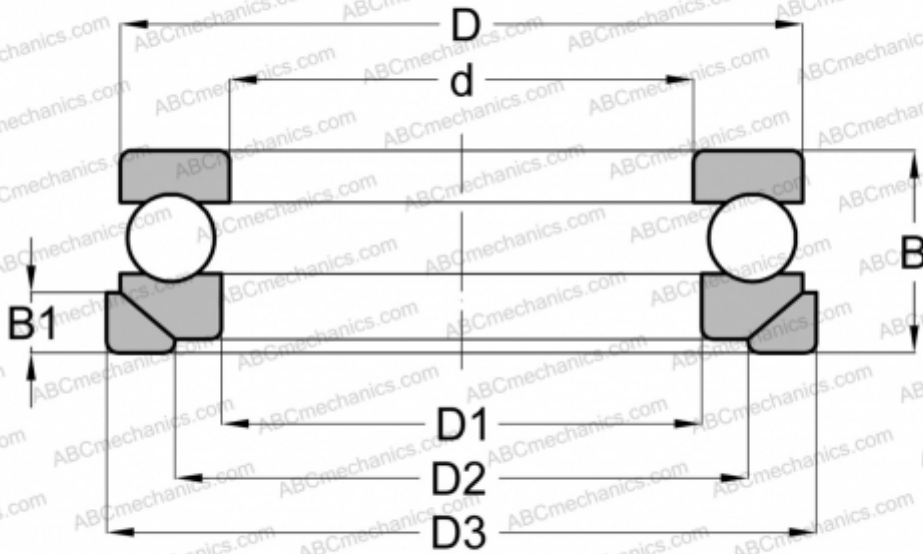

53413 U NSK

Thrust ball bearings

TYPE: Ball bearings, Thrust ball bearing, Single direction, With spherical housing locating washer and seating washer, separable

Technical specification

DIMENSIONS, MM

| | |
|----|---------|
| d | 65,000 |
| D | 140,000 |
| D1 | 68,000 |
| D2 | 100,000 |
| D3 | 145,000 |
| B | 65,000 |
| B1 | 17,500 |

WEIGHT, KG 5,262

MANUFACTURER [NSK](#)

INTERCHANGE

| | |
|-------|----------------------------|
| ABC | 53413+U413 |
| RIV | PR-65 |
| STEYR | 53413 U |