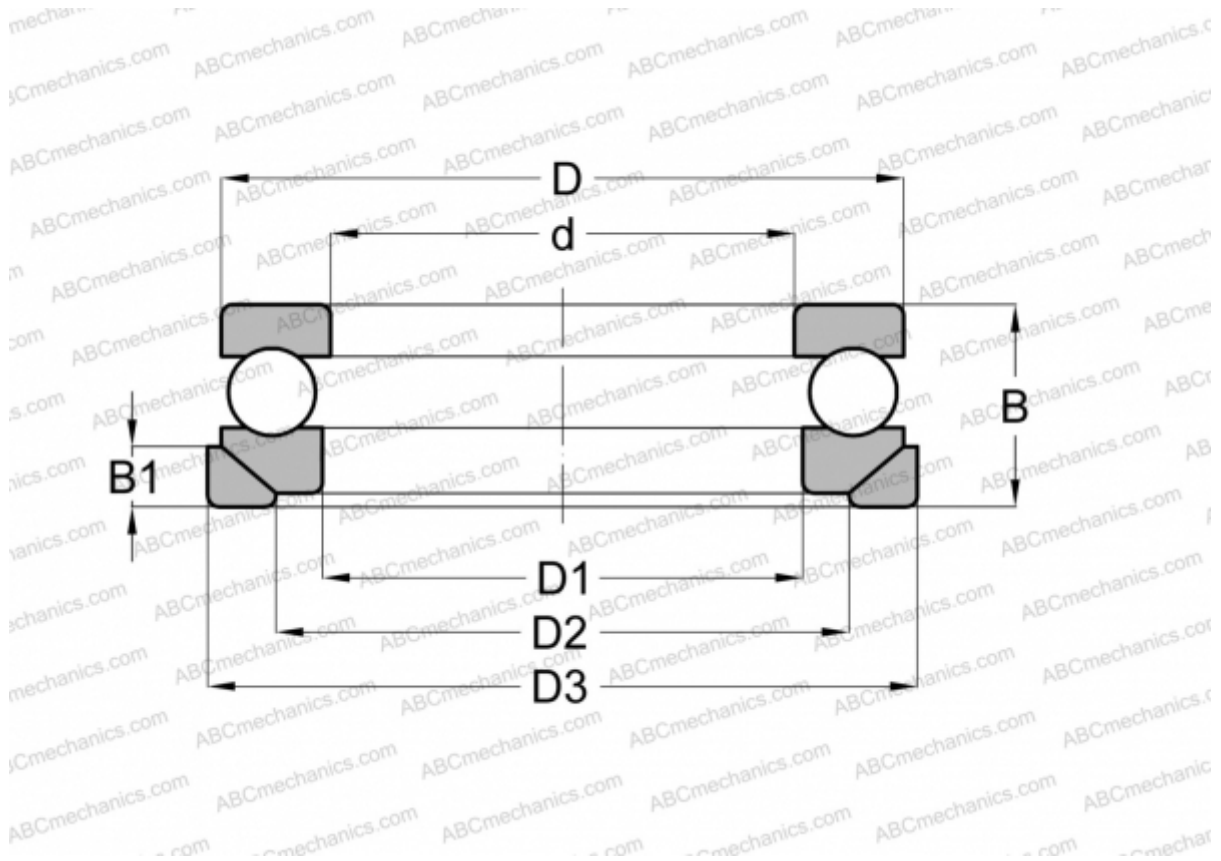

53214 U NSK

Thrust ball bearings

TYPE: Ball bearings, Thrust ball bearing, Single direction, With spherical housing locating washer and seating washer, separable

Technical specification

DIMENSIONS, MM

d	70,000
D	105,000
D1	72,000
D2	88,000
D3	110,000
B	32,000
B1	9,000

WEIGHT, KG 0,984

MANUFACTURER [NSK](#)

INTERCHANGE

ABC	53214+U214
FAG	53214+U214
RIV	LR 70

INTERCHANGE

SKF	53214+U 214
STEYR	53214 U