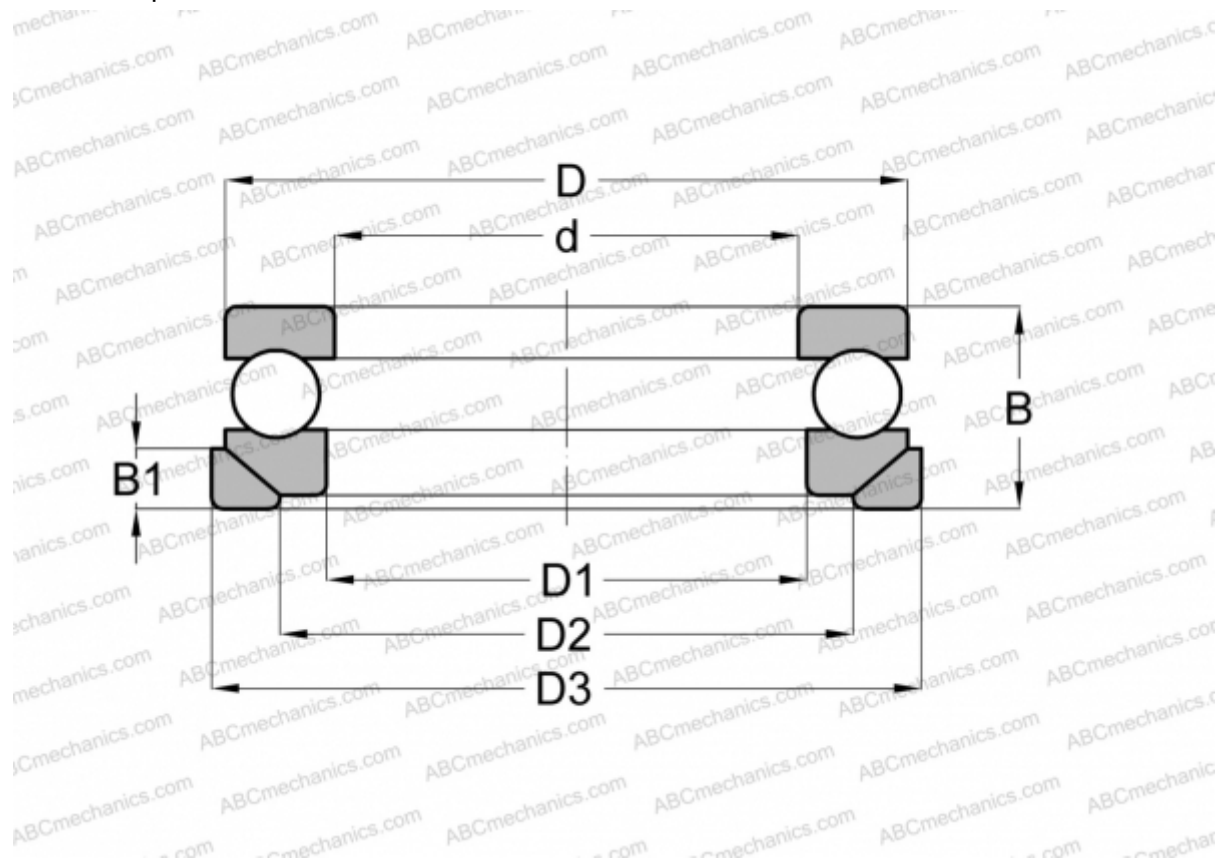

53314+U 314 SKF

Thrust ball bearings

TYPE: Ball bearings, Thrust ball bearing, Single direction, With spherical housing locating washer and seating washer, separable

Technical specification

DIMENSIONS, MM

d	70,000
D	125,000
D1	72,000
D2	98,000
D3	130,000
B	48,000
B1	13,000

WEIGHT, KG 2,500

MANUFACTURER [SKF](#)

INTERCHANGE

ABC	53314+U314
FAG	53314+U314
RIV	MR 70

INCLUDED PRODUCTS

U 314

INTERCHANGE