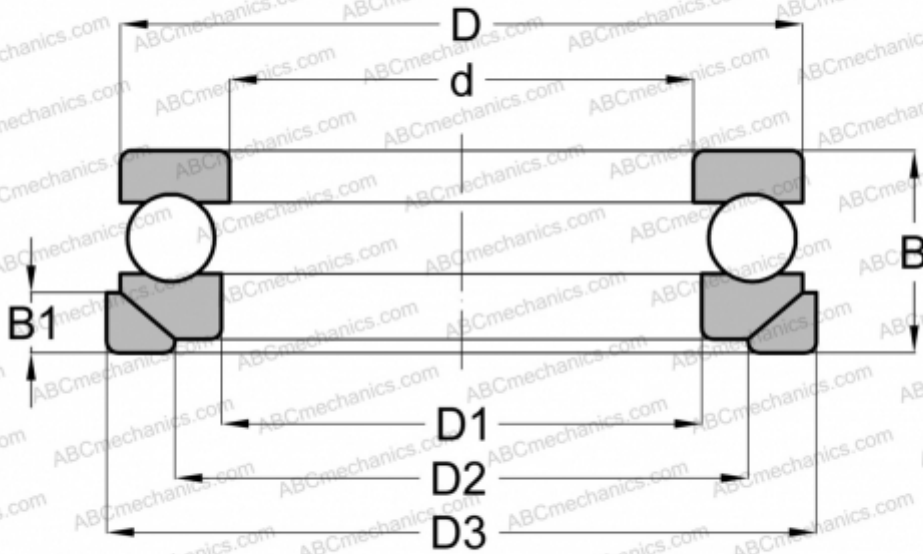

53414+U414 ABC

Thrust ball bearings

TYPE: Ball bearings, Thrust ball bearing, Single direction, With spherical housing locating washer and seating washer, separable

Technical specification

DIMENSIONS, MM

d	70,000
D	150,000
D1	73,000
D2	110,000
D3	155,000
B	69,000
B1	19,500

WEIGHT, KG 6,350

MANUFACTURER [ABC](#)

INTERCHANGE

RIV	PR-70
SKF	53414 M+U 414
STEYR	53414 U

INTERCHANGE

NSK [53414 U](#)