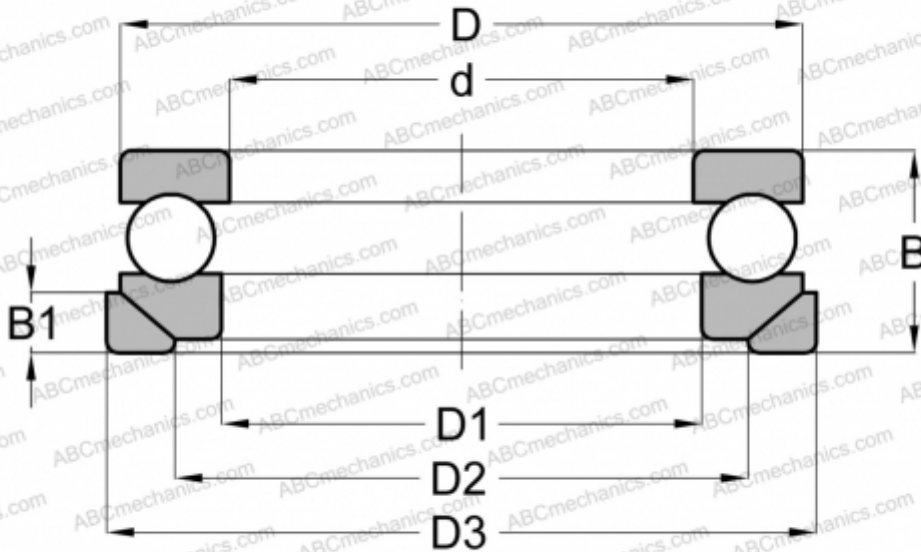

53414 M+U 414 SKF

Thrust ball bearings

TYPE: Ball bearings, Thrust ball bearing, Single direction, With spherical housing locating washer and seating washer, separable

Technical specification

DIMENSIONS, MM

d	70,000
D	150,000
D1	73,000
D2	110,000
D3	155,000
B	69,000
B1	19,500

WEIGHT, KG 6,500

MANUFACTURER [SKF](#)

INTERCHANGE

ABC	53414+U414
RIV	PR-70
STEYR	53414 U

INCLUDED PRODUCTS

U 414

INTERCHANGE

NSK [53414 U](#)

CALCULATION DATA

Basic dynamic load rating, C	234,000 kN
Basic static load rating, Co	550,000 kN
Fatigue load limit, Pu	19,300 kN
Reference speed	1400 r/min
Limiting speed	2000 r/min